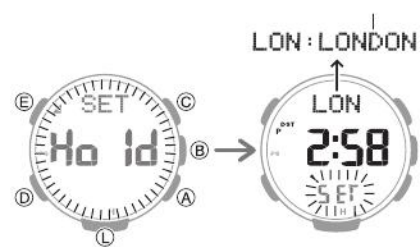

## CALIBRATION

CALIBRATION

CALIBRATION

INTERVAL

---

---

---

Blank header area with a blue vertical bar on the left.

Blank header area with a blue vertical bar on the left and a large light blue rectangular block below it.

Blank header area with a blue vertical bar on the left, a light blue rectangular block, and two empty rectangular boxes connected by a downward-pointing arrow.