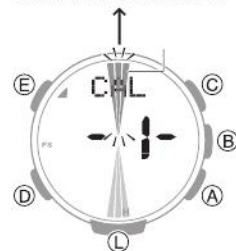

## CALIBRATION

CALIBRATION

CALIBRATION

INTERVAL

---

---

---

Blank header area with a blue vertical bar on the left.

Blank header area with a blue vertical bar on the left and a large light blue rectangular block below it.

Blank header area with a blue vertical bar on the left, a light blue rectangular block, and two empty rectangular boxes connected by a downward-pointing arrow.

Blank header area with a blue vertical bar on the left and a light blue rectangular block below it.

Light blue rectangular block.

Blank header area with a blue vertical bar on the left and a light blue rectangular block below it.