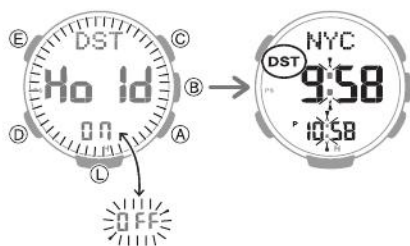

NYC: NEW YORK