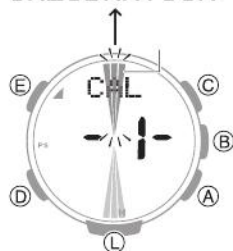

--	--

--	--

--	--

--	--

**LMH**

**LMH**

**LMH LOW**

**CHG**

## CALIBRATION

CALIBRATION

CALIBRATION

INTERVAL

---

---

---

Blank header area with a blue vertical bar on the left.

Blank header area with a blue vertical bar on the left and a large light blue rectangular block below it.

Blank header area with a blue vertical bar on the left, a light blue rectangular block, and two empty rectangular boxes connected by a downward-pointing arrow.