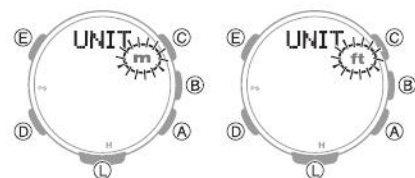

## CALIBRATION

CALIBRATION

CALIBRATION

INTERVAL

---

---

---

Blank header area with a blue vertical bar on the left.

Blank header area with a blue vertical bar on the left and a large light blue rectangular block below it.

Blank header area with a blue vertical bar on the left, a light blue rectangular block, and two empty rectangular boxes connected by a downward-pointing arrow.

Light blue rectangular block.

Light blue rectangular block.

Light blue rectangular block, an empty rectangular box, a downward-pointing arrow, and another empty rectangular box.

Light blue rectangular block.