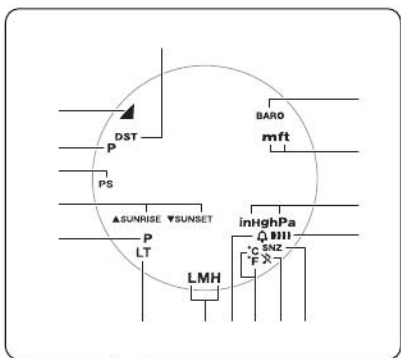

--	--

--	--

--	--

--	--

**LMH**

**LMH**

**LMH LOW**

**CHG**

## CALIBRATION

CALIBRATION

CALIBRATION

INTERVAL

---

---

---

Blank header area with a blue vertical bar on the left.

Blank header area with a blue vertical bar on the left and a large light blue rectangular block below it.

Blank header area with a blue vertical bar on the left, a light blue rectangular block, and two empty rectangular boxes connected by a downward-pointing arrow.

Blank header area with a blue vertical bar on the left and a light blue rectangular block below it.

Light blue rectangular block.

Blank header area with a blue vertical bar on the left and a light blue rectangular block below it.