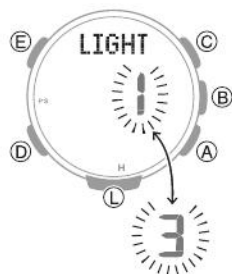

--	--

--	--

--	--

--	--

**LMH**

**LMH**

**LMH LOW**

**CHG**

## CALIBRATION

CALIBRATION

CALIBRATION

INTERVAL

---

---

---

Blank header area with a blue vertical bar on the left.

Blank header area with a blue vertical bar on the left and a large light blue rectangular block below it.

Blank header area with a blue vertical bar on the left, a light blue rectangular block, and two empty rectangular boxes connected by a downward-pointing arrow.

Blank header area with a blue vertical bar on the left and a light blue rectangular block below it.

Light blue rectangular block.

Blank header area with a blue vertical bar on the left and a light blue rectangular block below it.