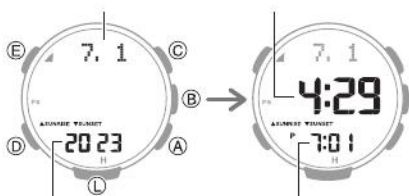

## CALIBRATION

CALIBRATION

CALIBRATION

INTERVAL

---

---

---

Blank header area with a blue vertical bar on the left.

Blank header area with a blue vertical bar on the left and a large light blue rectangular block below it.

Blank header area with a blue vertical bar on the left, a light blue rectangular block, and two empty rectangular boxes connected by a downward-pointing arrow.