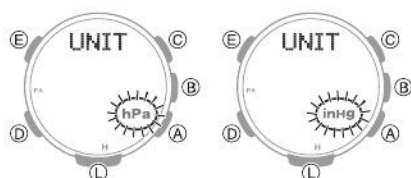

## CALIBRATION

CALIBRATION

CALIBRATION

INTERVAL

---

---

---

Blank header area with a blue vertical bar on the left.

Blank header area with a blue vertical bar on the left and a large light blue rectangular block below it.

Blank header area with a blue vertical bar on the left, a light blue rectangular block, and two empty rectangular boxes connected by a downward-pointing arrow.