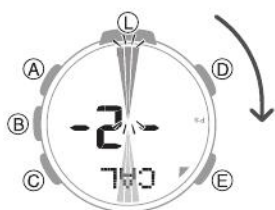

## CALIBRATION

CALIBRATION

CALIBRATION

INTERVAL

---

---

---

Blank header area with a blue vertical bar on the left.

Blank header area with a blue vertical bar on the left and a large light blue rectangular block below it.

Blank header area with a blue vertical bar on the left, a light blue rectangular block, and two empty rectangular boxes connected by a downward-pointing arrow.