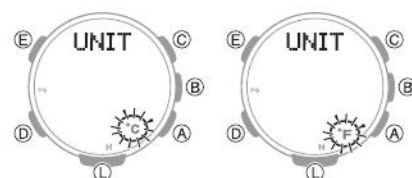

## CALIBRATION

CALIBRATION

CALIBRATION

INTERVAL

---

---

---

Blank header area with a blue vertical bar on the left.

Blank header area with a blue vertical bar on the left and a large light blue rectangular block below it.

Blank header area with a blue vertical bar on the left, a light blue rectangular block, and two empty rectangular boxes connected by a downward-pointing arrow.

Light blue rectangular block.

Light blue rectangular block.

Light blue rectangular block, an empty rectangular box, a downward-pointing arrow, and another empty rectangular box.

Light blue rectangular block.