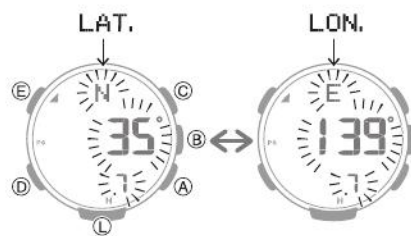

## CALIBRATION

CALIBRATION

CALIBRATION

INTERVAL

---

---

---

Blank header area with a blue vertical bar on the left.

Blank header area with a blue vertical bar on the left and a large light blue rectangular block below it.

Blank header area with a blue vertical bar on the left, a light blue rectangular block, and two empty rectangular boxes connected by a downward-pointing arrow.