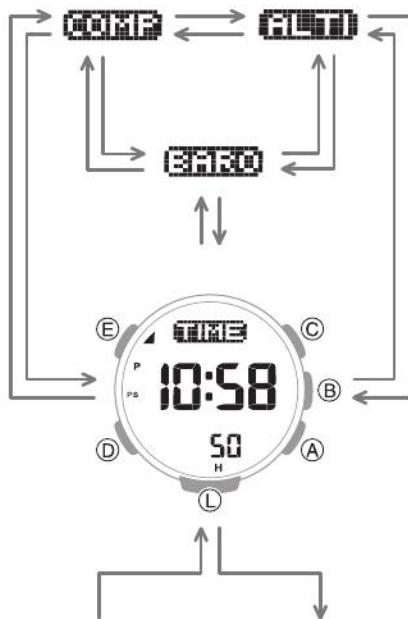

--	--

--	--

--	--

--	--

**LMH**

**LMH**

**LMH LOW**

**CHG**

## CALIBRATION

CALIBRATION

CALIBRATION

INTERVAL

---

---

---

Blank header area with a blue vertical bar on the left.

Blank header area with a blue vertical bar on the left and a large light blue rectangular block below it.

Blank header area with a blue vertical bar on the left, a light blue rectangular block, and two empty rectangular boxes connected by a downward-pointing arrow.

Blank header area with a blue vertical bar on the left and a light blue rectangular block below it.

Light blue rectangular block.

Blank header area with a blue vertical bar on the left and a light blue rectangular block below it.