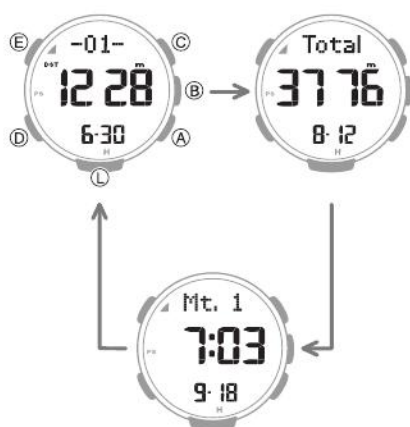

## CALIBRATION

CALIBRATION

CALIBRATION

INTERVAL

---

---

---

Blank header area with a blue vertical bar on the left.

Blank header area with a blue vertical bar on the left and a large light blue rectangular block below it.

Blank header area with a blue vertical bar on the left, a light blue rectangular block, and two empty rectangular boxes connected by a downward-pointing arrow.

Blank header area with a blue vertical bar on the left and a light blue rectangular block below it.

Light blue rectangular block.

Blank header area with a blue vertical bar on the left and a light blue rectangular block below it.