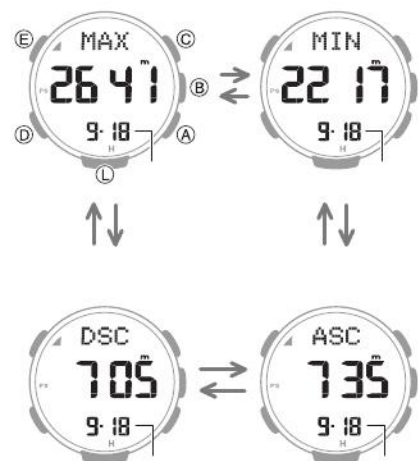

## CALIBRATION

CALIBRATION

CALIBRATION

INTERVAL

---

---

---

Blank header area with a blue vertical bar on the left.

Blank header area with a blue vertical bar on the left and a large light blue rectangular block below it.

Blank header area with a blue vertical bar on the left, a light blue rectangular block, and two empty rectangular boxes connected by a downward-pointing arrow.

Light blue rectangular block.

Light blue rectangular block.

Light blue rectangular block, an empty rectangular box, a downward-pointing arrow, and another empty rectangular box.

Light blue rectangular block.

Blank header area with a blue vertical bar on the left and a light blue rectangular block below it.

Light blue rectangular block.

Blank header area with a blue vertical bar on the left and a light blue rectangular block below it.