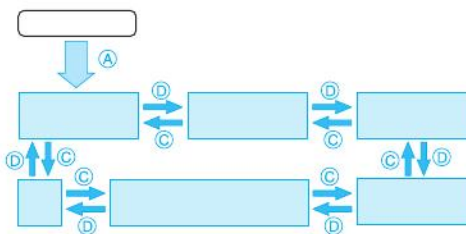

[Empty rounded rectangular box]

[Empty rounded rectangular box]

☺

↵

TV0'0106-30
10:58 35

TV0'0106-30
10:58 17

0
0

TV0'0106-30
10:58 00

0 1 0 6 3 0 1 0 5 8
- PM
- PM

TV0'0106-30
10:58 17

0 1 0 6 3 0 2 2 5 8

TV0'0106-30
22:58 17

SAT'01 6-30
10:58 02