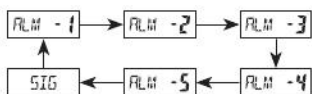

TVD		
DST OFF	OFF	ON
12H	12H	24H
50		00
10:58		
20 17		
6:30		
M--DD		

BEEP		
LT 1	1	3

OFF ON

ON

OFF

00
00