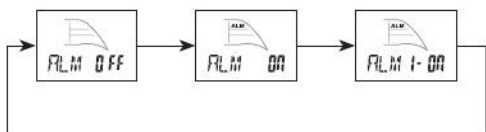

TVD		
DST OFF	OFF	ON
12H	12H	24H
50		00
10:58		
20 17		
6:30		
M--DD		

BEEP		
LT 1	1	3

OFF ON

ON

OFF

00
00