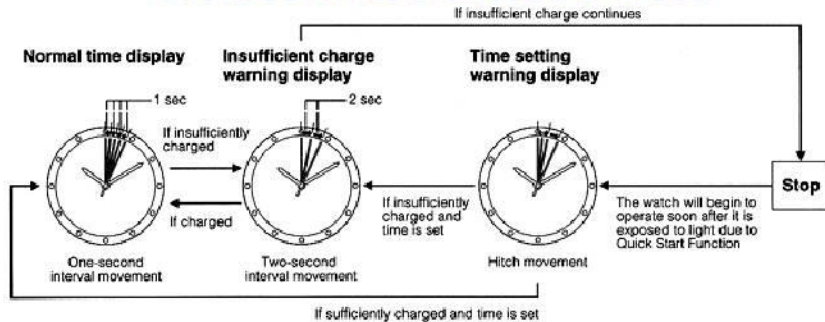

# ManualsLib.com

ManualsLib.com

ManualsLib.com

•  
:  
•

**ManualsLib.com**

ManualsLib.com

**<Reference: Time Differences of Major Cities Based on UTC>**

Indication (City)	Time Difference	Indication (City)	Time Difference
UTC (universal time coordinated)	±0	NOUMEA	+11
LONDON	±0	AUCKLAND	+12
PARIS	+1	MIDWAY (Islands)	-11
CAIRO	+2	HONOLULU	-10
MOSCOW	+3	ANCHORAGE	-9
DUBAI	+4	LOS ANGELES	-8
KARACHI	+5	DENVER	-7
DHAKA	+6	CHICAGO	-6
BANGKOK	+7	NEW YORK	-5
HONG KONG	+8	CARACAS	-4
TOKYO	+9	RIO DE JANEIRO	-3
SYDNEY	+10	AZORES (Islands)	-1