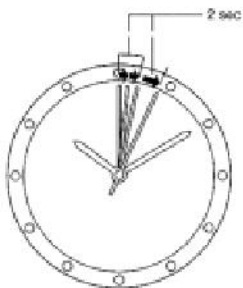

# ManualsLib.com

ManualsLib.com

ManualsLib.com

•  
:  
•

**ManualsLib.com**

ManualsLib.com

**<Reference: Time Differences of Major Cities Based on UTC>**

Indication (City)	Time Difference	Indication (City)	Time Difference
UTC (universal time coordinated)	±0	NOUMEA	+11
LONDON	±0	AUCKLAND	+12
PARIS	+1	MIDWAY (Islands)	-11
CAIRO	+2	HONOLULU	-10
MOSCOW	+3	ANCHORAGE	-9
DUBAI	+4	LOS ANGELES	-8
KARACHI	+5	DENVER	-7
DHAKA	+6	CHICAGO	-6
BANGKOK	+7	NEW YORK	-5
HONG KONG	+8	CARACAS	-4
TOKYO	+9	RIO DE JANEIRO	-3
SYDNEY	+10	AZORES (Islands)	-1