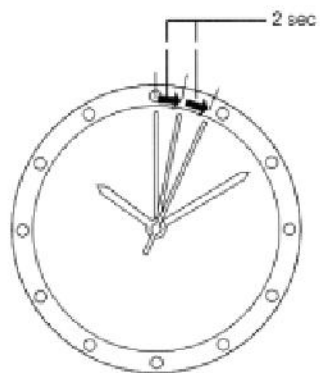

# ManualsLib.com

ManualsLib.com

ManualsLib.com

•  
:  
•

**ManualsLib.com**

ManualsLib.com

**<Reference: Time Differences of Major Cities Based on UTC>**

Indication (City)	Time Difference	Indication (City)	Time Difference
UTC (universal time coordinated)	±0	NOUMEA	+11
LONDON	±0	AUCKLAND	+12
PARIS	+1	MIDWAY (Islands)	-11
CAIRO	+2	HONOLULU	-10
MOSCOW	+3	ANCHORAGE	-9
DUBAI	+4	LOS ANGELES	-8
KARACHI	+5	DENVER	-7
DHAKA	+6	CHICAGO	-6
BANGKOK	+7	NEW YORK	-5
HONG KONG	+8	CARACAS	-4
TOKYO	+9	RIO DE JANEIRO	-3
SYDNEY	+10	AZORES (Islands)	-1