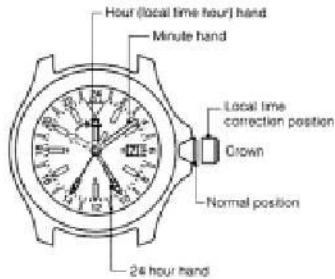

# ManualsLib.com

ManualsLib.com

ManualsLib.com

•  
:  
•

**ManualsLib.com**

ManualsLib.com

**<Reference: Time Differences of Major Cities Based on UTC>**

Indication (City)	Time Difference	Indication (City)	Time Difference
UTC (universal time coordinated)	±0	NOUMEA	+11
LONDON	±0	AUCKLAND	+12
PARIS	+1	MIDWAY (Islands)	-11
CAIRO	+2	HONOLULU	-10
MOSCOW	+3	ANCHORAGE	-9
DUBAI	+4	LOS ANGELES	-8
KARACHI	+5	DENVER	-7
DHAKA	+6	CHICAGO	-6
BANGKOK	+7	NEW YORK	-5
HONG KONG	+8	CARACAS	-4
TOKYO	+9	RIO DE JANEIRO	-3
SYDNEY	+10	AZORES (Islands)	-1