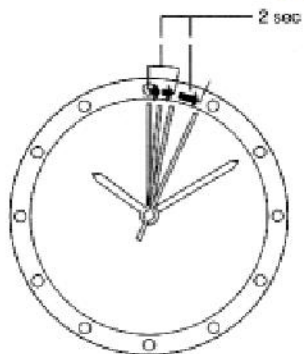

# ManualsLib.com

ManualsLib.com

ManualsLib.com

•  
:  
•

**ManualsLib.com**

ManualsLib.com

**<Reference: Time Differences of Major Cities Based on UTC>**

Indication (City)	Time Difference	Indication (City)	Time Difference
UTC (universal time coordinated)	±0	NOUMEA	+11
LONDON	±0	AUCKLAND	+12
PARIS	+1	MIDWAY (Islands)	-11
CAIRO	+2	HONOLULU	-10
MOSCOW	+3	ANCHORAGE	-9
DUBAI	+4	LOS ANGELES	-8
KARACHI	+5	DENVER	-7
DHAKA	+6	CHICAGO	-6
BANGKOK	+7	NEW YORK	-5
HONG KONG	+8	CARACAS	-4
TOKYO	+9	RIO DE JANEIRO	-3
SYDNEY	+10	AZORES (Islands)	-1