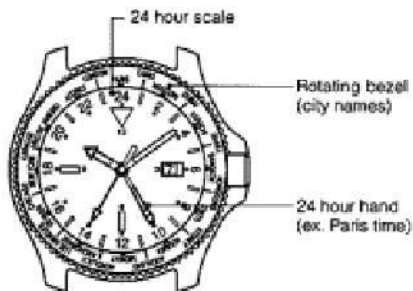

# ManualsLib.com

ManualsLib.com

ManualsLib.com

•  
:  
•

**ManualsLib.com**

ManualsLib.com

**<Reference: Time Differences of Major Cities Based on UTC>**

Indication (City)	Time Difference	Indication (City)	Time Difference
UTC (universal time coordinated)	±0	NOUMEA	+11
LONDON	±0	AUCKLAND	+12
PARIS	+1	MIDWAY (Islands)	-11
CAIRO	+2	HONOLULU	-10
MOSCOW	+3	ANCHORAGE	-9
DUBAI	+4	LOS ANGELES	-8
KARACHI	+5	DENVER	-7
DHAKA	+6	CHICAGO	-6
BANGKOK	+7	NEW YORK	-5
HONG KONG	+8	CARACAS	-4
TOKYO	+9	RIO DE JANEIRO	-3
SYDNEY	+10	AZORES (Islands)	-1