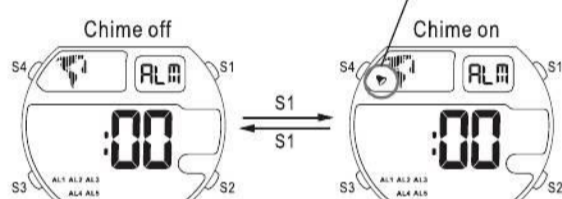

A Watch You Can Trust

"ALM" Means "Alarm" "TP" Means "Timer"
 "DT" Means "Dual Time" "STP" Means "Stopwatch"