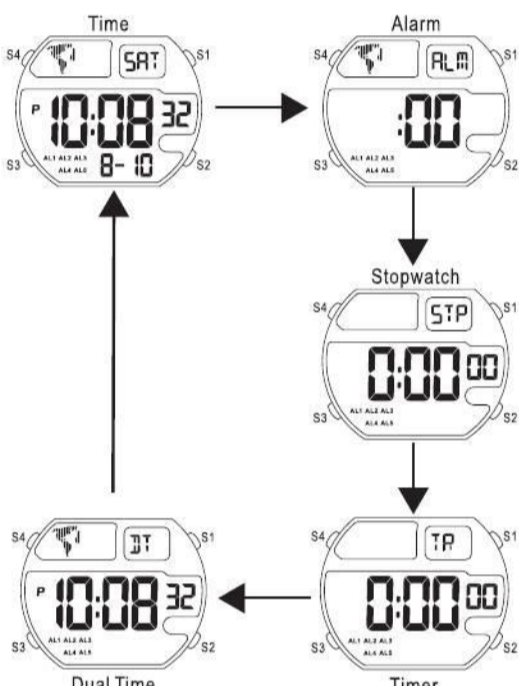

A Watch You Can Trust

"ALM" Means "Alarm" "TP" Means "Timer"
 "DT" Means "Dual Time" "STP" Means "Stopwatch"