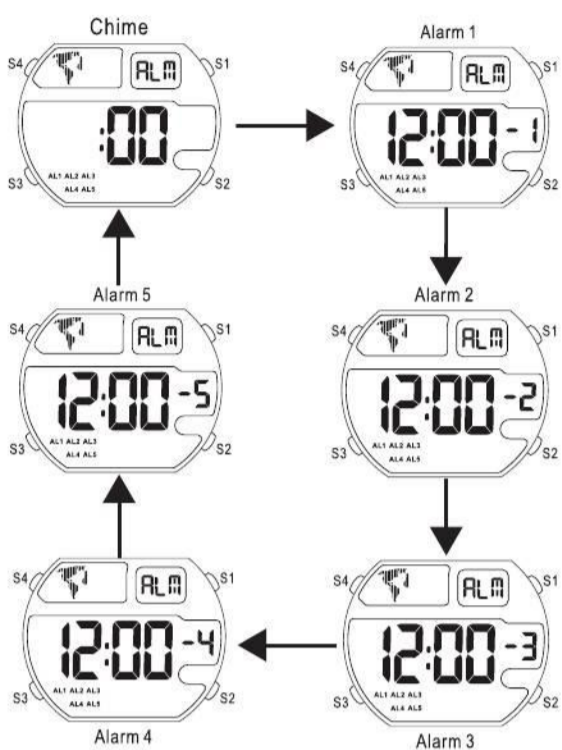

A Watch You Can Trust

"ALM" Means "Alarm" "TP" Means "Timer"
 "DT" Means "Dual Time" "STP" Means "Stopwatch"