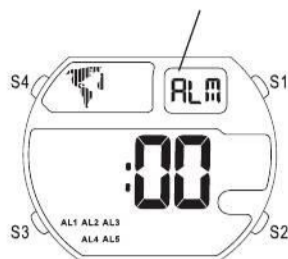

A Watch You Can Trust

"ALM" Means "Alarm" "TP" Means "Timer"
 "DT" Means "Dual Time" "STP" Means "Stopwatch"