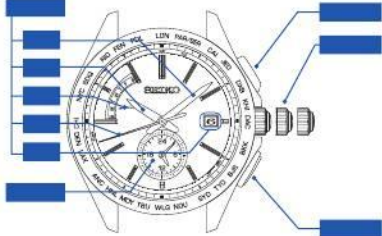

セイコーウォッチ株式会社

SEIKO

INSTRUCTIONS

JJY
 BPC
 WWVB
 DCF
 MSF

[Blank text area]

[Blank text area]

[Blank text area]

▶ [Blank text area]

▶ [Blank text area]

[Blank text area]

—

—

כ	
כ	

[Blue bar]

[Blue bar]

[Blue bar]