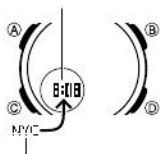

---

---

---

36		
OFF		
TYO		
PM 10:08		
12H		
2019 6-20		

	05:00		
	STW	→	STW
	NON		NON AOF

---

---

---