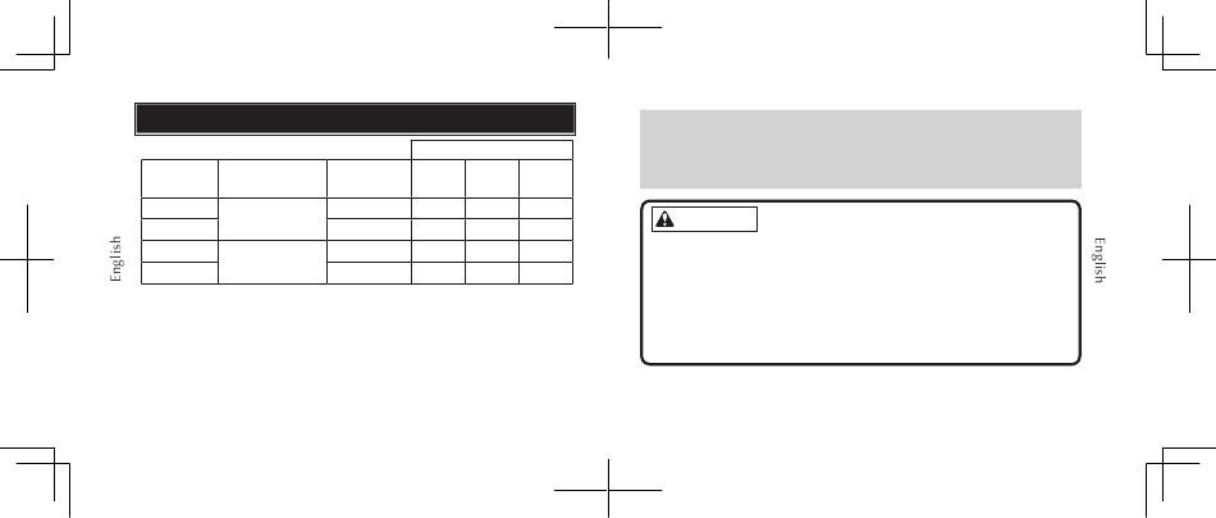

English

POWER RESERVE AMOUNT			
QUICK MOVEMENT OF STOPWATCH SECOND HAND*			

English

English

English

English

English

English