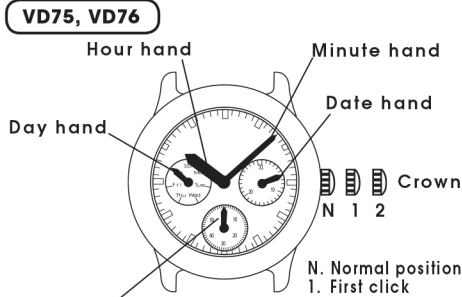

Instruction Manual

LORUS

CAL. VD75, VD76, VD86, VX7J, VX7N, VX7P, VX7R, VX9J, VX9N, VX9P, VX9R

LORUS

CHARACTERISTICS

	Hour	Minute	Second	Date	Day	24h
VD75	●	●	● (Small)	●	●	
VD76	●	●	● (Small)	●	●	
VD86	●	●	● (Small)	●	●	
VX7J	●	●	●	●	●	●
VX7N	●	●	●	●	●	●
VX7P	●	●	●	●	●	
VX7R	●	●	●	●		●
VX9J	●	●	●	●	●	●
VX9N	●	●	●	●	●	●
VX9P	●	●	●	●	●	
VX9R	●	●	●	●		●

DISPLAY AND CROWN / BUTTONS

VD75, VD76

VD86

VX7J

VX7N

VX7P

VX7R

VX9J