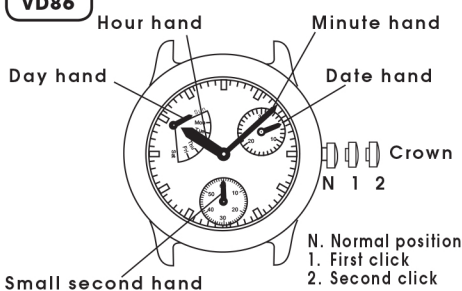

Instruction Manual

LORUS

CAL. VD75, VD76, VD86, VX7J, VX7N, VX7P, VX7R, VX9J, VX9N, VX9P, VX9R

LORUS

CHARACTERISTICS

	Hour	Minute	Second	Date	Day	24h
VD75	●	●	● (Small)	●	●	
VD76	●	●	● (Small)	●	●	
VD86	●	●	● (Small)	●	●	
VX7J	●	●	●	●	●	●
VX7N	●	●	●	●	●	●
VX7P	●	●	●	●	●	
VX7R	●	●	●	●		●
VX9J	●	●	●	●	●	●
VX9N	●	●	●	●	●	●
VX9P	●	●	●	●	●	
VX9R	●	●	●	●		●

DISPLAY AND CROWN / BUTTONS

VD75, VD76

VD86

VX7J

VX7N

VX7P

VX7R

VX9J

VX9N

VX9P

VX9R