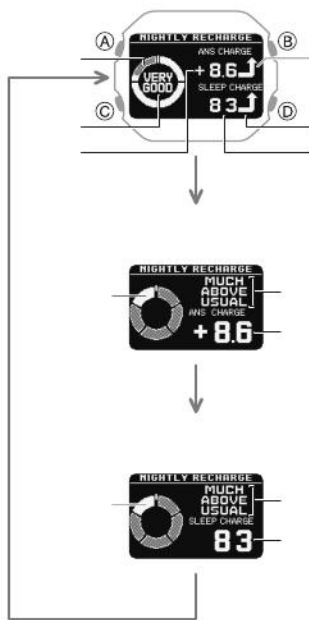

I

TIME 0:17:30"
HEART RATE 58bpm
CALORIES 110kcal
▶ RESUME
SAVE
DISCARD

LOW

MEMORY FULL
Not enough storage space.

STORAGE LOW

LOW

LOW

LOW

LOW