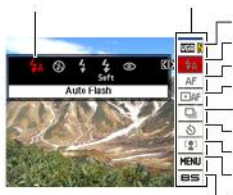

CASIO[®]

EX-H5

Dynamic Photo

EXILIM

Blank writing area with horizontal lines.

Delete All Files
Delete Files
Delete
Cancel

<input type="checkbox"/>	
<input type="checkbox"/>	
<input type="checkbox"/>	
<input type="checkbox"/>	
<input type="checkbox"/>	

<input type="checkbox"/>	
<input type="checkbox"/>	
<input type="checkbox"/>	

0 1 2 3 4 5 6 7 8 9 10
Soft Standard Strong

Make-up Level : +6 (Standard)

41:41:05

00:00:00

SHUTTER Start

A dark grey rectangular control panel overlay is located in the bottom right corner. It features a vertical line on the left side with a small orange square at the top. The text '41:41:05' is in the top right, '00:00:00' is in the center, and 'SHUTTER Start' is at the bottom. A green double-slash icon is on the bottom left, and a small orange square is on the bottom right.