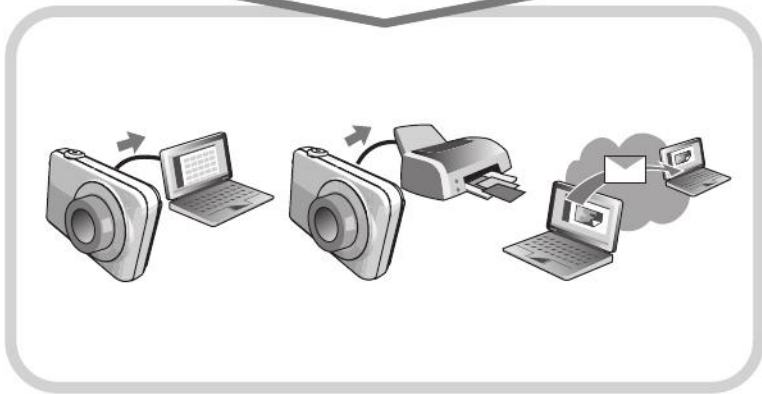

CASIO[®]

EX-H5

Dynamic Photo

EXILIM

Blank writing area with horizontal lines.

Delete All Files
Delete Files
Delete
Cancel

<input type="checkbox"/>	
<input type="checkbox"/>	
<input type="checkbox"/>	
<input type="checkbox"/>	
<input type="checkbox"/>	

<input type="checkbox"/>	
<input type="checkbox"/>	
<input type="checkbox"/>	

0 1 2 3 4 5 6 7 8 9 10
Soft Standard Strong

Make-up Level : +6 (Standard)

41:41:05

00:00:00

SHUTTER Start

A dark grey rectangular control panel overlay is located in the bottom right corner. It features a vertical line on the left side with a small orange square at the top. The text '41:41:05' is in the top right, '00:00:00' is in the center, and 'SHUTTER Start' is at the bottom. A green double-slash icon is on the bottom left, and a small orange square is on the bottom right.