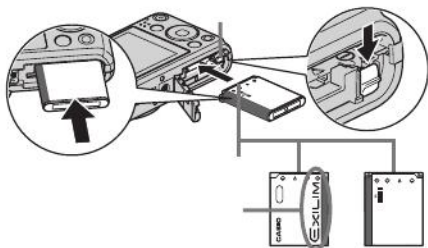

CASIO[®]

EX-H5

Dynamic Photo

EXILIM

Blank writing area with horizontal lines.

Delete All Files
Delete Files
Delete
Cancel

<input type="checkbox"/>	
<input type="checkbox"/>	
<input type="checkbox"/>	
<input type="checkbox"/>	
<input type="checkbox"/>	

<input type="checkbox"/>	
<input type="checkbox"/>	
<input type="checkbox"/>	

0 1 2 3 4 5 6 7 8 9 10
Soft Standard Strong

Make-up Level : +6 (Standard)

41:41:05

00:00:00

SHUTTER Start

A dark grey rectangular control panel overlay is located in the bottom right corner. It features a vertical line on the left side with a small orange square at the top. The text '41:41:05' is in the top right, '00:00:00' is in the center, and 'SHUTTER Start' is at the bottom. A green double-slash icon is on the bottom left, and a small orange square is on the bottom right.