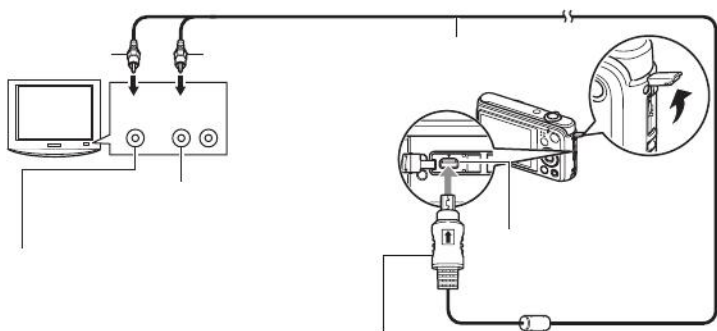

Sun	Mon	Tue	Wed	Thu	Fri	Sat
					2	3
5	6	7	8	9	10	
12	13	14	15	16	17	
19	20	21	22	23	24	
25	26	27	28	29	30	31
						2012. 10