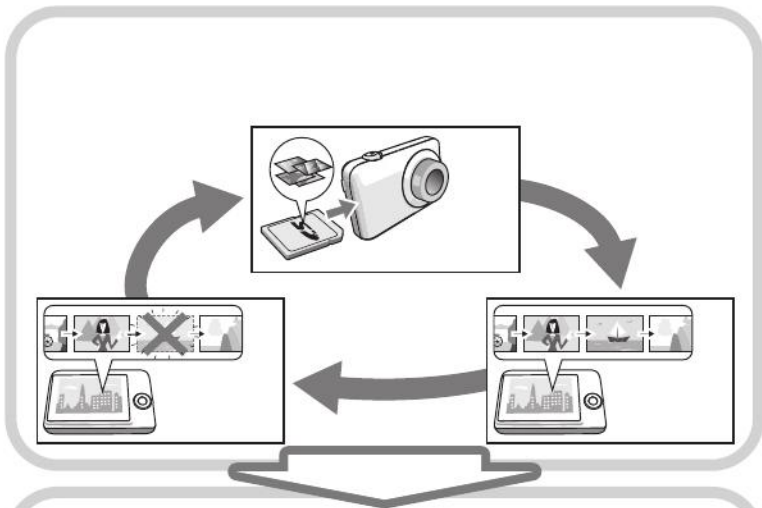

CASIO[®]

EX-H5

Dynamic Photo

EXILIM

Blank writing area with horizontal lines.

Delete All Files
Delete Files
Delete
Cancel

<input type="checkbox"/>	
<input type="checkbox"/>	
<input type="checkbox"/>	
<input type="checkbox"/>	
<input type="checkbox"/>	

<input type="checkbox"/>	
<input type="checkbox"/>	
<input type="checkbox"/>	

0 1 2 3 4 5 6 7 8 9 10
Soft Standard Strong

Make-up Level : +6 (Standard)

41:41:05

00:00:00

SHUTTER Start

A dark grey rectangular control panel overlay is located in the bottom right corner. It features a vertical line on the left side with a small orange square at the top. The text '41:41:05' is in the top right, '00:00:00' is in the center, and 'SHUTTER Start' is at the bottom. A green double-slash icon is on the bottom left, and a small orange square is on the bottom right.