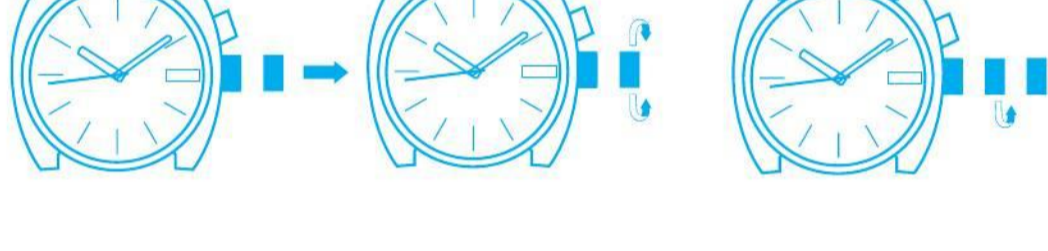

A Watch You Can Trust

WARNING

Instruction Manual

LORUS

ANALOGUE QUARTZ

LORUS

)			