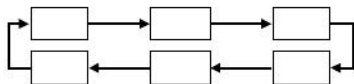

			00
	10:58:50		
	12 H	24 H	12 H
	T H 6:30		

	120 PRCE	---
	00 Sound	OFF ON
	40 min	

S

S

•

4

✦ ✦