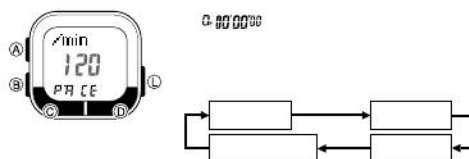

			00
	10:58:50		
	12 H	24 H	12 H
	T H 6:30		

	120 PRCE	---
	00 Sound	OFF ON
	40 min	

S

S

•

4

✦ ✦