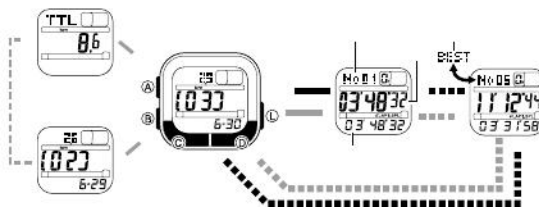

			00
	10:58:50		
	12 H	24 H	12 H
	T H 6:30		

	120 PRCE	---
	00 Sound	OFF ON
	40 min	

S

S

•

4

✦ ✦