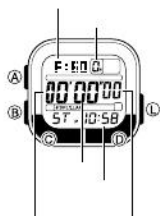

			00
	10:58:50		
	12 H	24 H	12 H
	T H 6:30		

	120 PRCE	---
	00 Sound	OFF ON
	40 min	

S

S

•

4

✦ ✦