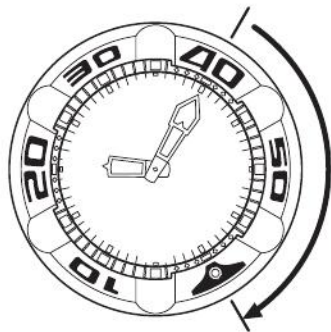

CITIZEN®

INSTRUCTION MANUAL

Eco-Drive®

When the watch is exposed to light, the Quick Start Function will begin operating and the second hand will start moving. The correct time can be set once the watch is fully charged.