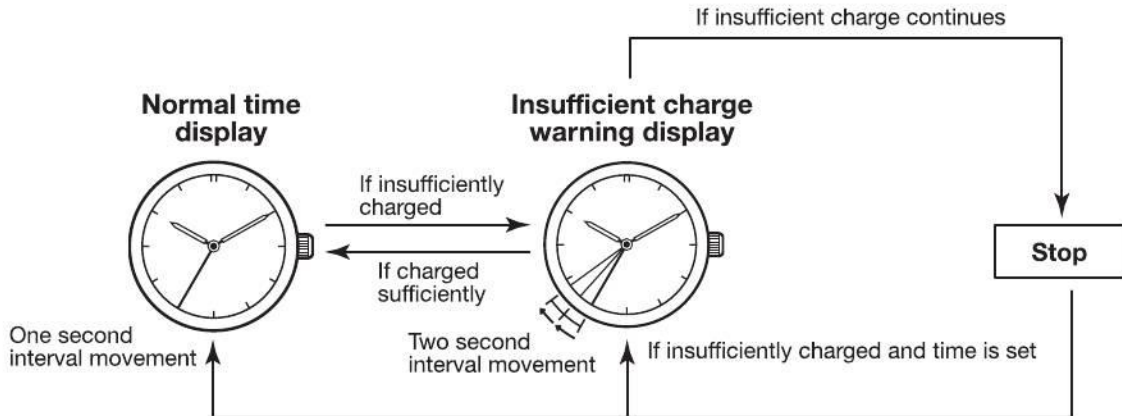

CITIZEN®

INSTRUCTION MANUAL

Eco-Drive®

When the watch is exposed to light, the Quick Start Function will begin operating and the second hand will start moving. The correct time can be set once the watch is fully charged.