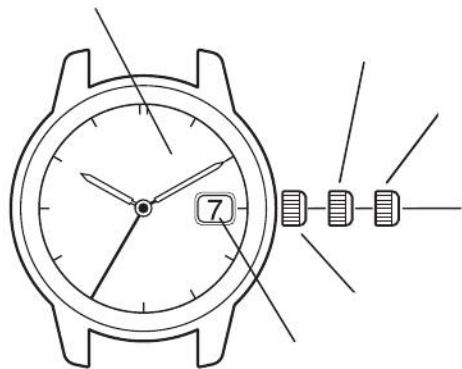

CITIZEN®

INSTRUCTION MANUAL

Eco-Drive®

When the watch is exposed to light, the Quick Start Function will begin operating and the second hand will start moving. The correct time can be set once the watch is fully charged.