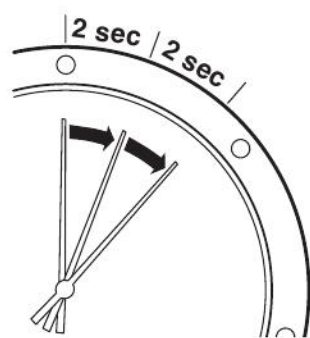

CITIZEN®

INSTRUCTION MANUAL

Eco-Drive®

When the watch is exposed to light, the Quick Start Function will begin operating and the second hand will start moving. The correct time can be set once the watch is fully charged.