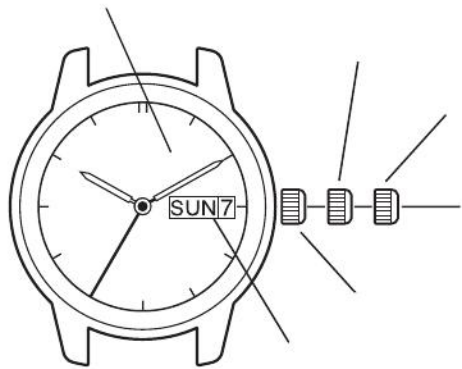

CITIZEN®

INSTRUCTION MANUAL

Eco-Drive®

When the watch is exposed to light, the Quick Start Function will begin operating and the second hand will start moving. The correct time can be set once the watch is fully charged.