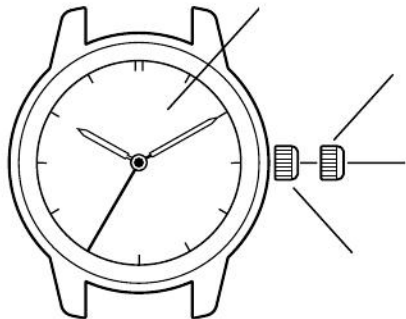

CITIZEN®

INSTRUCTION MANUAL

Eco-Drive®

When the watch is exposed to light, the Quick Start Function will begin operating and the second hand will start moving. The correct time can be set once the watch is fully charged.