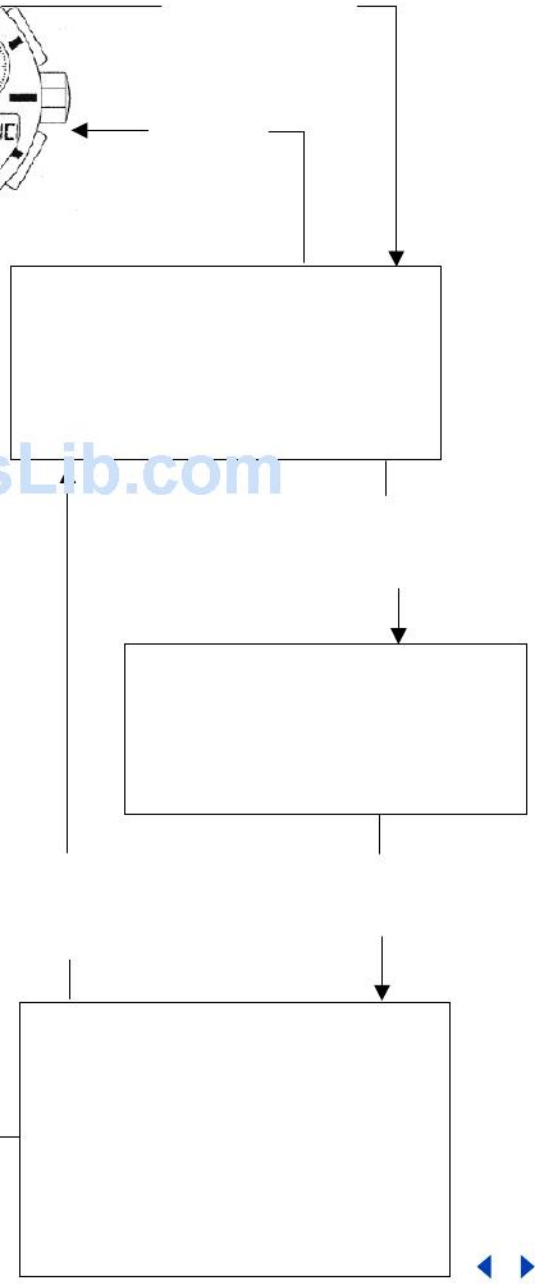

ManualsLib.com