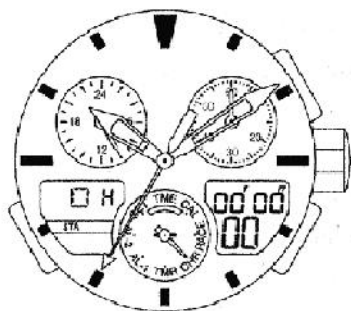

ManualsLib.com

ManualsLib.com

Mode hand

ManualsLib.com

<0-position (Base Position) Correction State>

Crown pulled out to the second click

Crown returned to normal position

Scrolling DOWN