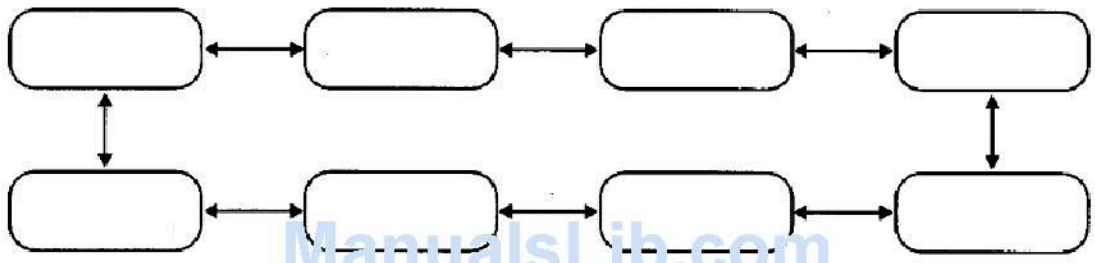

ManualsLib.com

ManualsLib.com

Mode hand

ManualsLib.com

<0-position (Base Position) Correction State>

Crown pulled out to the second click

Crown returned to normal position

Scrolling DOWN