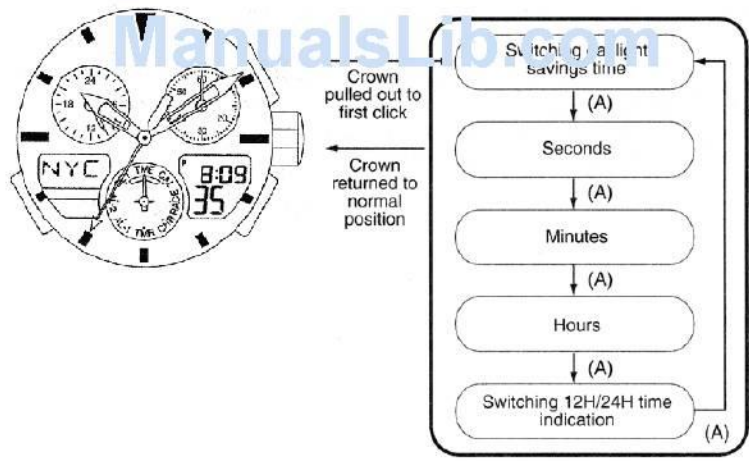

ManualsLib.com

ManualsLib.com

Mode hand

ManualsLib.com

<0-position (Base Position) Correction State>

Crown pulled out to the second click

Crown returned to normal position

Scrolling DOWN

-
-

-
-
-
-

Race timer 'minutes" flashes.

ManualsLib.com

-
-
-

ManualsLib.com

ManualsLib.com

*1: Returns automatically after timing for 24 hours
*2: Returns automatically after 10 seconds