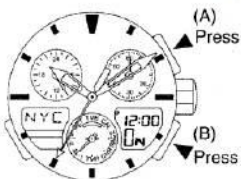

ManualsLib.com