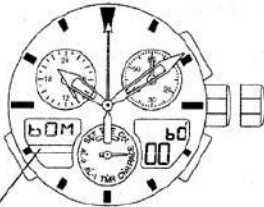

-
-

-
-
-
-

Race timer 'minutes" flashes.

ManualsLib.com

-
-
-

ManualsLib.com

ManualsLib.com

*1: Returns automatically after timing for 24 hours
*2: Returns automatically after 10 seconds