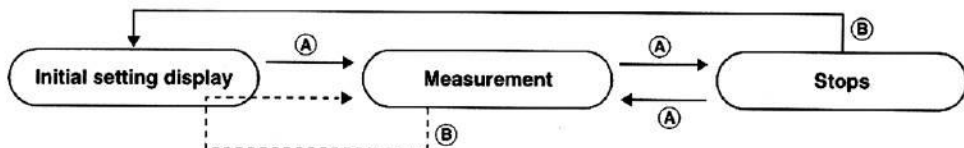

ManualsLib.com