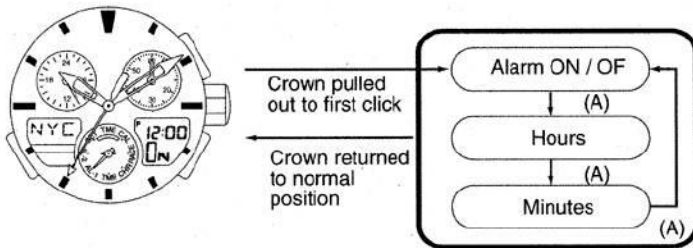

ManualsLib.com