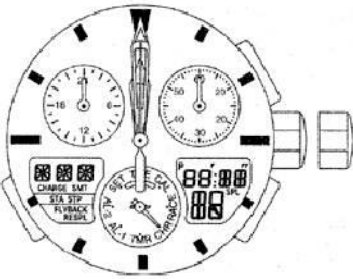

ManualsLib.com