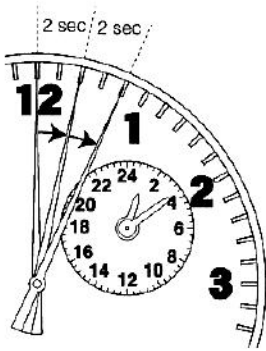

ManualsLib.com

ManualsLib.com

Mode hand

ManualsLib.com

<0-position (Base Position) Correction State>

Crown pulled out to the second click

Crown returned to normal position

Scrolling DOWN

ManualsLib.com

ManualsLib.com

ManualsLib.com

ManualsLib.com

Two second interval movement

-
-
-
-
-
-
-

ManualsLib.com

ManualsLib.com