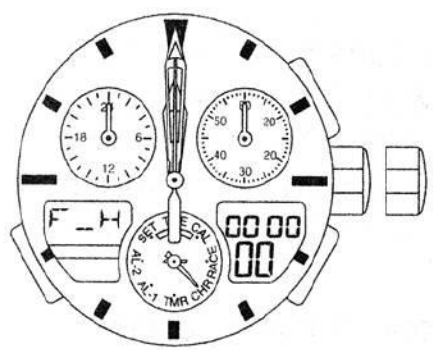

ManualsLib.com

ManualsLib.com

Mode hand

ManualsLib.com

<0-position (Base Position) Correction State>

Crown pulled out to the second click

Crown returned to normal position

Scrolling DOWN