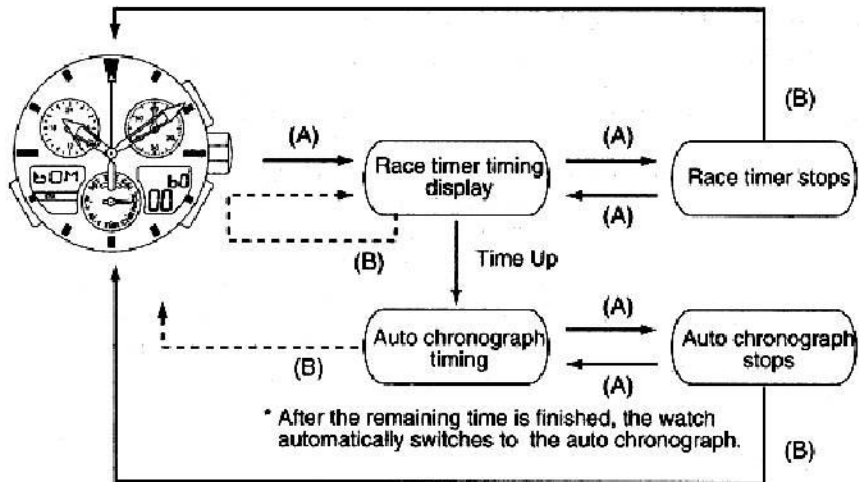

-
-

-
-
-
-

Race timer 'minutes" flashes.

ManualsLib.com

-
-
-

ManualsLib.com

ManualsLib.com

*1: Returns automatically after timing for 24 hours
*2: Returns automatically after 10 seconds