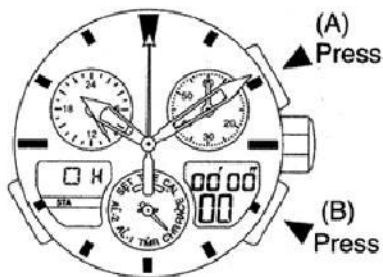

ManualsLib.com

ManualsLib.com

Mode hand

ManualsLib.com

<0-position (Base Position) Correction State>

Crown pulled out to the second click

Crown returned to normal position

Scrolling DOWN

-
-

-
-
-
-

Race timer 'minutes" flashes.

ManualsLib.com

-
-
-

ManualsLib.com

ManualsLib.com

*1: Returns automatically after timing for 24 hours
*2: Returns automatically after 10 seconds