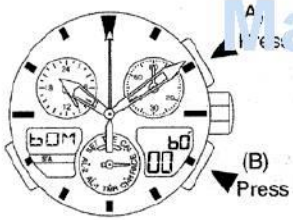

-
-

-
-
-
-

Race timer 'minutes" flashes.

ManualsLib.com

-
-
-

ManualsLib.com

ManualsLib.com

*1: Returns automatically after timing for 24 hours
*2: Returns automatically after 10 seconds