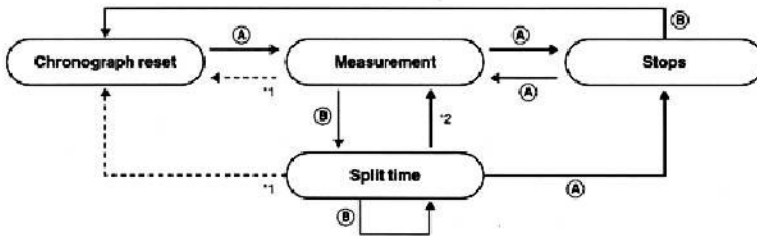

ManualsLib.com