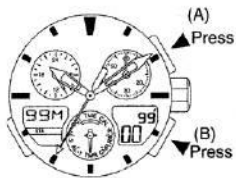

ManualsLib.com

ManualsLib.com

Mode hand

ManualsLib.com

<0-position (Base Position) Correction State>

Crown pulled out to the second click

Crown returned to normal position

Scrolling DOWN

-
-

-
-
-
-

Race timer 'minutes" flashes.

ManualsLib.com

-
-
-

ManualsLib.com

ManualsLib.com

*1: Returns automatically after timing for 24 hours
*2: Returns automatically after 10 seconds