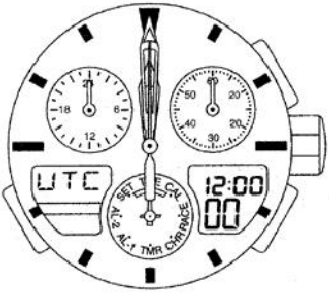

ManualsLib.com