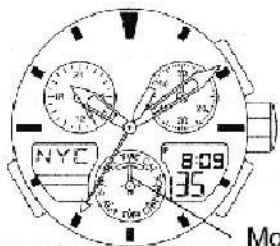

ManualsLib.com

ManualsLib.com

Mode hand

ManualsLib.com

<0-position (Base Position) Correction State>

Crown pulled out to the second click

Crown returned to normal position

Scrolling DOWN

-
-

-
-
-
-

Race timer 'minutes" flashes.

ManualsLib.com

-
-
-

ManualsLib.com

ManualsLib.com

*1: Returns automatically after timing for 24 hours
*2: Returns automatically after 10 seconds