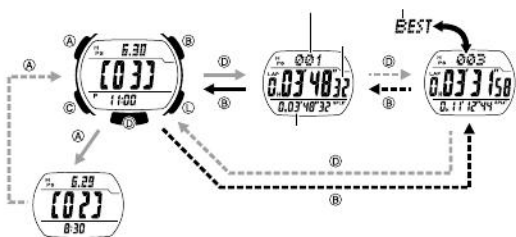

| | | |
|-----|-----|----|
| TYO | | |
| OFF | OFF | ON |

| | | |
|------------|------------|------|
| 12H | 24H | 12H |
| 50 | 00 | |
| 10:58 | | |
| 20 15 6:30 | | |
| MUTE KEY | KEY | MUTE |
| LT1 | LT1 LT2 | |
| PS 00 | OFF | 00 |

01

| | | |
|--|-------|--|
| | | |
| | 00 00 | |
| | /10 | |

SIG
SNZ AL1 AL4
SIG

AL1 AL4 SNZ

SNZ

SNZ

AL1 AL2 AL3 AL4

SIG

LT1
LT1
LT3

| | | |
|--|-------|--|
| | | |
| | ↗ | |
| | ↘ | |
| | ↙ LOW | |

| | | |
|--|---|--|
| | | |
| | ↘ | |
| | ↙ | |

HML
HML
HML

| | |
|--|--|
| | |
| | |
| | |
| | |

| | | | |
|--|---|---|---|
| | | | |
| | → | → | → |
| | | | |
| | | | |