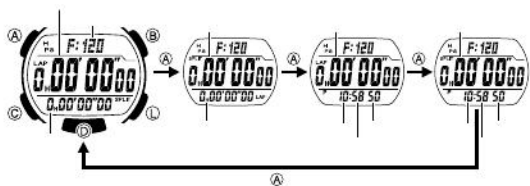

| | | |
|-----|-----|----|
| TYO | | |
| OFF | OFF | ON |

| | | |
|------------|------------|------|
| 12H | 24H | 12H |
| 50 | 00 | |
| 10:58 | | |
| 20 15 6:30 | | |
| MUTE KEY | KEY | MUTE |
| LT1 | LT1 LT2 | |
| PS 00 | OFF | 00 |

01

| | | |
|--|-------|--|
| | | |
| | 00 00 | |
| | /10 | |

SIG
SNZ AL1 AL4
SIG

AL1 AL4 SNZ

SNZ

SNZ

AL1 AL2 AL3 AL4

SIG