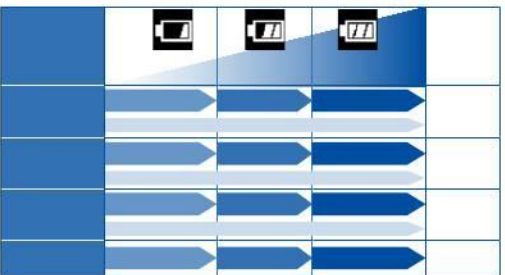

How to set the Time, Date and Day (Radio Signal Reception)

How to set the Time, Date and Day (Radio Signal Reception)

How to set the Time, Date and Day (Radio Signal Reception)

How to set the Time, Date and Day (Radio Signal Reception)