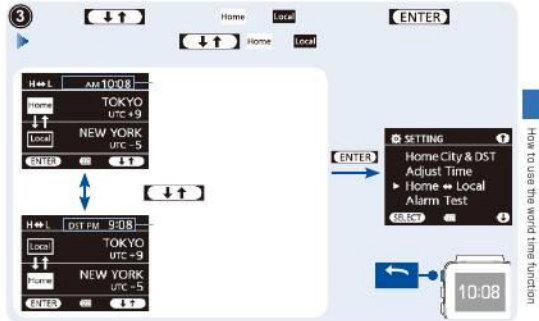

How to set the Time, Date and Day (Radio Signal Reception)

How to set the Time, Date and Day (Radio Signal Reception)

How to set the Time, Date and Day (Radio Signal Reception)

How to set the Time, Date and Day (Radio Signal Reception)