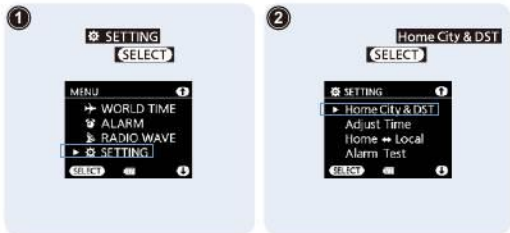

How to set the Time, Date and Day (Radio Signal Reception)

How to set the Time, Date and Day (Radio Signal Reception)

How to set the Time, Date and Day (Radio Signal Reception)

How to set the Time, Date and Day (Radio Signal Reception)