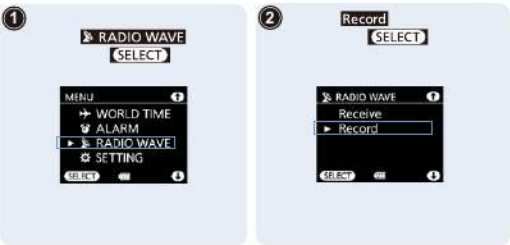

How to set the Time, Date and Day (Radio Signal Reception)

How to set the Time, Date and Day (Radio Signal Reception)

How to set the Time, Date and Day (Radio Signal Reception)

How to set the Time, Date and Day (Radio Signal Reception)