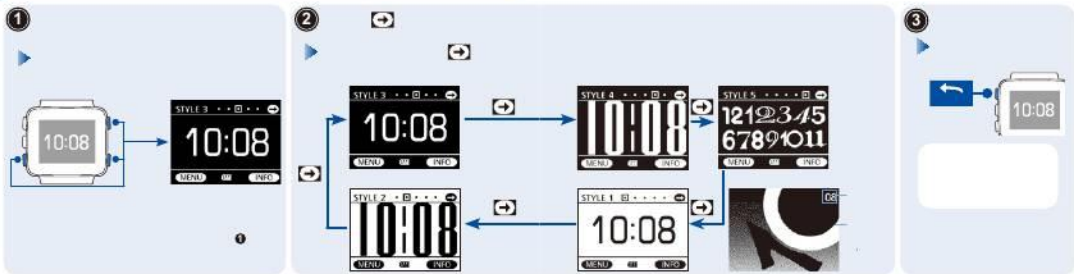

⚠

⚠

DST

How to set the Time, Date and Day (Radio Signal Reception)

How to set the Time, Date and Day (Radio Signal Reception)

How to set the Time, Date and Day (Radio Signal Reception)

How to set the Time, Date and Day (Radio Signal Reception)