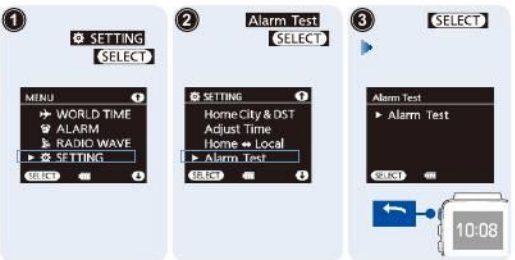

How to set the Time, Date and Day (Radio Signal Reception)

How to set the Time, Date and Day (Radio Signal Reception)

How to set the Time, Date and Day (Radio Signal Reception)

How to set the Time, Date and Day (Radio Signal Reception)