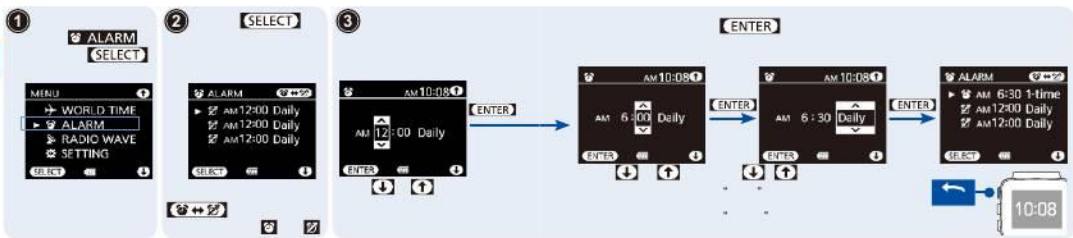

How to set the Time, Date and Day (Radio Signal Reception)

How to set the Time, Date and Day (Radio Signal Reception)

How to set the Time, Date and Day (Radio Signal Reception)

How to set the Time, Date and Day (Radio Signal Reception)