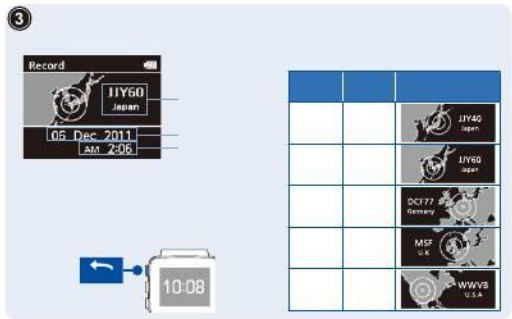

How to set the Time, Date and Day (Radio Signal Reception)

How to set the Time, Date and Day (Radio Signal Reception)

How to set the Time, Date and Day (Radio Signal Reception)

How to set the Time, Date and Day (Radio Signal Reception)