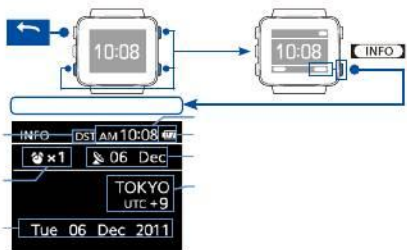

⚠

⚠

DST

How to set the Time, Date and Day (Radio Signal Reception)

How to set the Time, Date and Day (Radio Signal Reception)

How to set the Time, Date and Day (Radio Signal Reception)

How to set the Time, Date and Day (Radio Signal Reception)