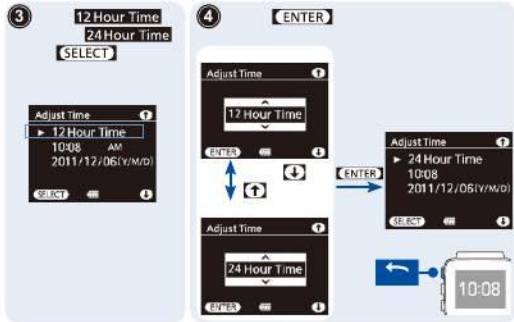

⚠

⚠

DST

How to set the Time, Date and Day (Radio Signal Reception)

How to set the Time, Date and Day (Radio Signal Reception)

How to set the Time, Date and Day (Radio Signal Reception)

How to set the Time, Date and Day (Radio Signal Reception)