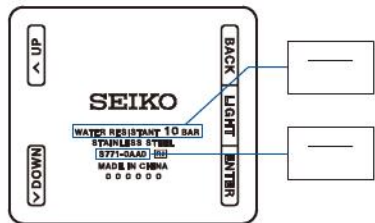

- AM 6:30 1-time
- AM 12:00 Daily
- AM 12:00 Daily

SELECT

10:08

		POWER SAVE		SLEEP

CAUTION

A

1

2