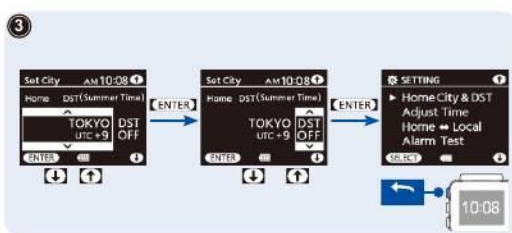

How to set the Time, Date and Day (Radio Signal Reception)

How to set the Time, Date and Day (Radio Signal Reception)

How to set the Time, Date and Day (Radio Signal Reception)

How to set the Time, Date and Day (Radio Signal Reception)