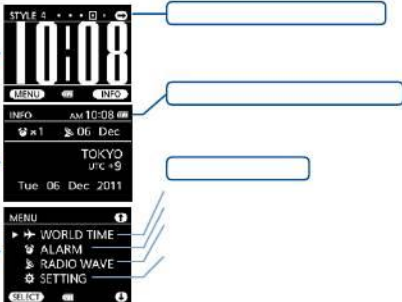

⚠

⚠

DST

How to set the Time, Date and Day (Radio Signal Reception)

How to set the Time, Date and Day (Radio Signal Reception)

How to set the Time, Date and Day (Radio Signal Reception)

How to set the Time, Date and Day (Radio Signal Reception)