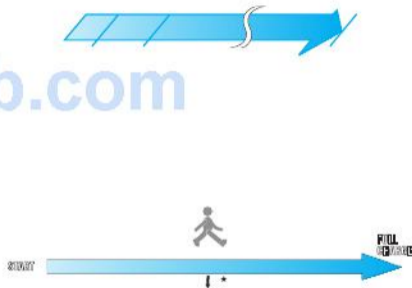

ManualsLib.com