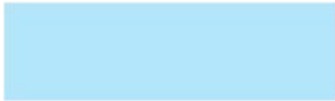

_____

_____

_____