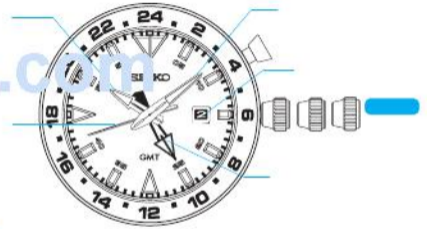

ManualsLib.com