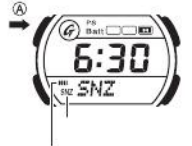

Batt		Batt	
Batt		Batt	
Batt		Batt	
Batt		Batt	
Batt		Batt	

Empty rectangular box for text input.

Empty rounded rectangular box for text input.

Empty rounded rectangular box for text input.

Grey rounded rectangular button.

Grey rounded rectangular button.

ⓓ → ⓓ → ⓐ

ⓓ → ⓐ → ⓐ → ⓓ → ⓐ

ⓓ → ⓐ → ⓓ → ⓐ → ⓐ