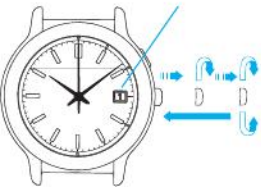

**SEIKO**

Environment/Lightsource (lux)						