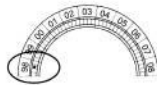

ManualsLib.com

Elapsed time

Elapsed time: shows that 10 minutes have passed since 9:10

Remaining time

Remaining time: shows that 20 minutes remain until 9:25

N.D. LIMITS	
DEPTH (M)	N.D. TIME
12	200 30 25
15	100 33 20
18	50 36 15
21	50 39 10
24	40 42 10
27	30 45 5

# ManualsLib.com

Caliber number	2502	2512	5502	5503	5512	6008	6018	
Time accuracy (at 5°C ~ 35°C/41°F ~ 95°F)	±15 seconds per month	±15 seconds per month	±20 seconds per month	±15 seconds per month	±20 seconds per month	±20 seconds per month	±15 seconds per month	
Effective temperature range	-10°C ~ +60°C 14°F ~ 140°F)							
Additional features	Calendar (quick-advance feature)	Day and Date	Date	Day and Date	Day and Date	Date	Day and Date	Date
	Battery life indicator	with	with	with	with	with	without	with
Battery	Parts number	280-31	280-31	280-31	280-31	280-31	280-34	280-34
	Code number	SR920SW					SR621SW	SR621SW
	Battery life	Approximately 5 years					Approximately 3 years	
Water resistance	For diving 200m	For diving 200m	For diving 200m	For professional diving 800m	For diving 200m	For diving 200m	For diving 200m	