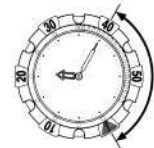

ManualsLib.com

Elapsed time

Elapsed time: shows that 10 minutes have passed since 9:10

Remaining time

Remaining time: shows that 20 minutes remain until 9:25

N.D. LIMITS	
DEPTH (M)	N.D. TIME
12	200 30 25
15	100 33 20
18	50 36 15
21	50 39 10
24	40 42 10
27	30 45 5

# ManualsLib.com

Caliber number	2502	2512	5502	5503	5512	6008	6018	
Time accuracy (at 5°C ~ 35°C/41°F ~ 95°F)	±15 seconds per month	±15 seconds per month	±20 seconds per month	±15 seconds per month	±20 seconds per month	±20 seconds per month	±15 seconds per month	
Effective temperature range	-10°C ~ +60°C 14°F ~ 140°F)							
Additional features	Calendar (quick-advance feature)	Day and Date	Date	Day and Date	Day and Date	Date	Day and Date	Date
	Battery life indicator	with	with	with	with	with	without	with
Battery	Parts number	280-31	280-31	280-31	280-31	280-31	280-34	280-34
	Code number	SR920SW					SR621SW	SR621SW
	Battery life	Approximately 5 years					Approximately 3 years	
Water resistance	For diving 200m	For diving 200m	For diving 200m	For professional diving 800m	For diving 200m	For diving 200m	For diving 200m	