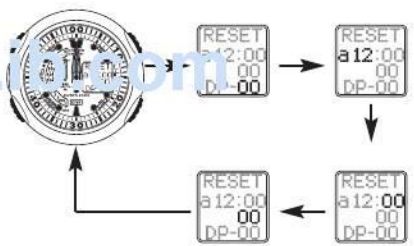

ManualsLib.com

RESET
a 12:00
00
DP-00