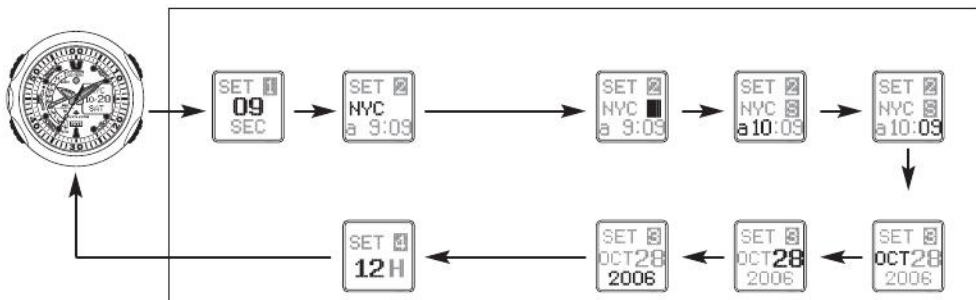

ManualsLib.com