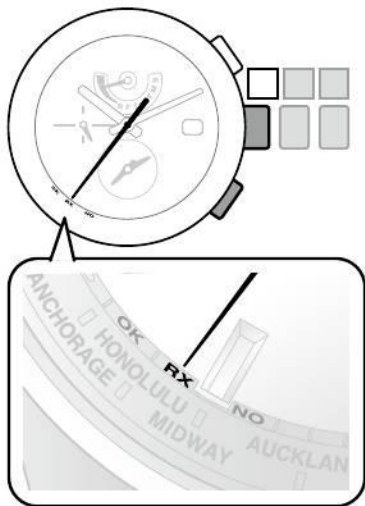

	 <p>A close-up of a radio dial with a slider. The dial has markings for 'OK', 'HONOLULU', 'MIDWAY', 'AUCKLAND', 'NO', and 'RX'. The slider is positioned over the 'OK' marking.</p>	 <p>A close-up of a radio dial with a slider. The dial has markings for 'OK', 'HONOLULU', 'MIDWAY', 'AUCKLAND', 'NO', and 'RX'. The slider is positioned over the 'NO' marking.</p>	 <p>A close-up of a radio dial with a slider. The dial has markings for 'OK', 'HONOLULU', 'MIDWAY', 'AUCKLAND', 'NO', and 'RX'. The slider is positioned over the 'RX' marking.</p>