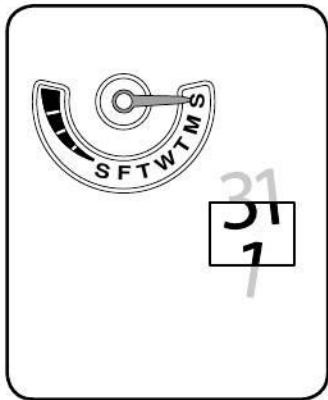

	 <p>A close-up of a radio dial with a slider. The dial has markings for 'OK', 'HONOLULU', 'MIDWAY', 'AUCKLAND', 'NO', and 'RX'. The slider is positioned over the 'OK' marking.</p>	 <p>A close-up of a radio dial with a slider. The dial has markings for 'OK', 'HONOLULU', 'MIDWAY', 'AUCKLAND', 'NO', and 'RX'. The slider is positioned over the 'NO' marking.</p>	 <p>A close-up of a radio dial with a slider. The dial has markings for 'OK', 'HONOLULU', 'MIDWAY', 'AUCKLAND', 'NO', and 'RX'. The slider is positioned over the 'RX' marking.</p>