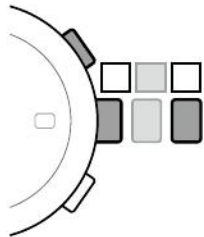

	 <p>A close-up of a radio dial with a slider. The dial has markings for 'OK', 'HONOLULU', 'MIDWAY', 'AUCKLAND', 'NO', and 'RX'. The slider is positioned over the 'OK' marking.</p>	 <p>A close-up of a radio dial with a slider. The dial has markings for 'OK', 'HONOLULU', 'MIDWAY', 'AUCKLAND', 'NO', and 'RX'. The slider is positioned over the 'NO' marking.</p>	 <p>A close-up of a radio dial with a slider. The dial has markings for 'OK', 'HONOLULU', 'MIDWAY', 'AUCKLAND', 'NO', and 'RX'. The slider is positioned over the 'RX' marking.</p>