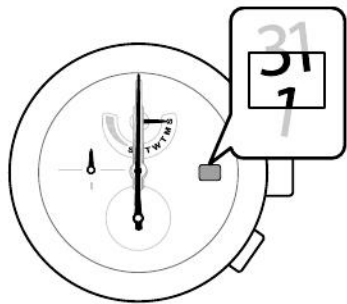

	 <p>A close-up of a radio dial with a slider. The dial has markings for 'OK', 'HONOLULU', 'MIDWAY', 'AUCKLAND', 'NO', and 'RX'. The slider is positioned over the 'OK' marking.</p>	 <p>A close-up of a radio dial with a slider. The dial has markings for 'OK', 'HONOLULU', 'MIDWAY', 'AUCKLAND', 'NO', and 'RX'. The slider is positioned over the 'NO' marking.</p>	 <p>A close-up of a radio dial with a slider. The dial has markings for 'OK', 'HONOLULU', 'MIDWAY', 'AUCKLAND', 'NO', and 'RX'. The slider is positioned over the 'RX' marking.</p>