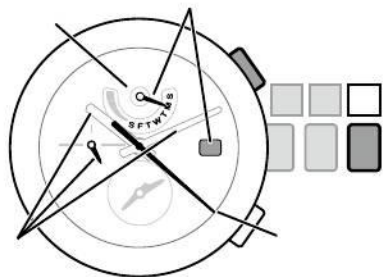

	 <p>A close-up of a radio dial with a slider. The dial has markings for 'OK', 'HONOLULU', 'MIDWAY', 'AUCKLAND', 'NO', and 'RX'. The slider is positioned over the 'OK' marking.</p>	 <p>A close-up of a radio dial with a slider. The dial has markings for 'OK', 'HONOLULU', 'MIDWAY', 'AUCKLAND', 'NO', and 'RX'. The slider is positioned over the 'NO' marking.</p>	 <p>A close-up of a radio dial with a slider. The dial has markings for 'OK', 'HONOLULU', 'MIDWAY', 'AUCKLAND', 'NO', and 'RX'. The slider is positioned over the 'RX' marking.</p>