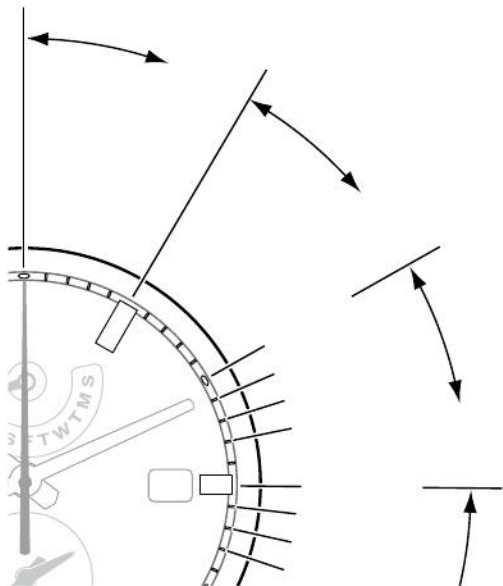

	 <p>A close-up of a radio dial with a slider. The dial has markings for 'OK', 'HONOLULU', 'MIDWAY', 'AUCKLAND', 'NO', and 'RX'. The slider is positioned over the 'OK' marking.</p>	 <p>A close-up of a radio dial with a slider. The dial has markings for 'OK', 'HONOLULU', 'MIDWAY', 'AUCKLAND', 'NO', and 'RX'. The slider is positioned over the 'NO' marking.</p>	 <p>A close-up of a radio dial with a slider. The dial has markings for 'OK', 'HONOLULU', 'MIDWAY', 'AUCKLAND', 'NO', and 'RX'. The slider is positioned over the 'RX' marking.</p>