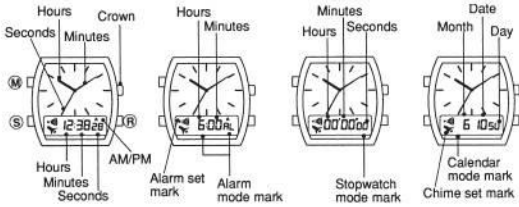

Cal. No. C480
TO11

Cal. No. C20※

ManualsLib.com

ManualsLib.com

CHIME set mark.

Water-resistant performance category	Indication		Water-related use				Water-resistant characteristics
	Dial	Caseback	 Light spray, perspiration, light rain, bathing, etc.	 Swimming, etc.	 Skin diving (Diving without air tank)	 Scuba diving (Diving with air tank)	
A	---	---	NO	NO	NO	NO	Non-water-resistant; must be kept away from water.
B	---	WATER RESISTANT	OK	NO	NO	NO	Ordinary water-resistance; can withstand light spray, perspiration, light rain, etc., during daily use.
C	WATER RESISTANT 50M/5 bar	WATER RESISTANT	OK	OK	NO	NO	Can be worn swimming, but not while diving.
D	WATER RESISTANT 100/100M	WATER RESISTANT	OK	OK	OK	NO	Suitable for skin diving.
E	WATER RESISTANT 200M or DEEPER	WATER RESISTANT	OK	OK	OK	OK	Suitable for scuba diving.