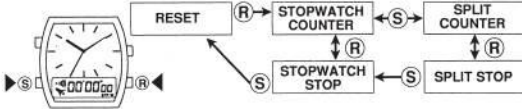

Cal. No. C480
TO11

Cal. No. C20※

ManualsLib.com

ManualsLib.com

CHIME set mark.

Water-resistant performance category	Indication		Water-related use				Water-resistant characteristics
	Dial	Caseback	 Light spray, perspiration, light rain, bathing, etc.	 Swimming, etc.	 Skin diving (Diving without air tank)	 Scuba diving (Diving with air tank)	
A	---	---	NO	NO	NO	NO	Non-water-resistant; must be kept away from water.
B	---	WATER RESISTANT	OK	NO	NO	NO	Ordinary water-resistance; can withstand light spray, perspiration, light rain, etc., during daily use.
C	WATER RESISTANT 50M/5 bar	WATER RESISTANT	OK	OK	NO	NO	Can be worn swimming, but not while diving.
D	WATER RESISTANT 100/100M	WATER RESISTANT	OK	OK	OK	NO	Suitable for skin diving.
E	WATER RESISTANT 200M or DEEPER	WATER RESISTANT	OK	OK	OK	OK	Suitable for scuba diving.