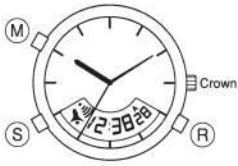

Cal. No. C480
TO11

Cal. No. C20※

ManualsLib.com

ManualsLib.com

CHIME set mark.

Water-resistant performance category	Indication		Water-related use				Water-resistant characteristics
	Dial	Caseback	 Light spray, perspiration, light rain, bathing, etc.	 Swimming, etc.	 Skin diving (Diving without air tank)	 Scuba diving (Diving with air tank)	
A	---	---	NO	NO	NO	NO	Non-water-resistant; must be kept away from water.
B	---	WATER RESISTANT	OK	NO	NO	NO	Ordinary water-resistance; can withstand light spray, perspiration, light rain, etc., during daily use.
C	WATER RESISTANT 50M/5 bar	WATER RESISTANT	OK	OK	NO	NO	Can be worn swimming, but not while diving.
D	WATER RESISTANT 100/100M	WATER RESISTANT	OK	OK	OK	NO	Suitable for skin diving.
E	WATER RESISTANT 200M or DEEPER	WATER RESISTANT	OK	OK	OK	OK	Suitable for scuba diving.