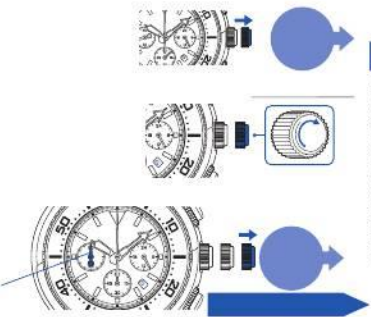

About this product

About this product

About this product

About this product

About this product

About this product

About this product

How to set the time and date