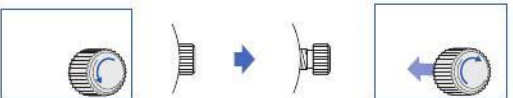

About this product

About this product

About this product

About this product

About this product

About this product

About this product

How to set the time and date