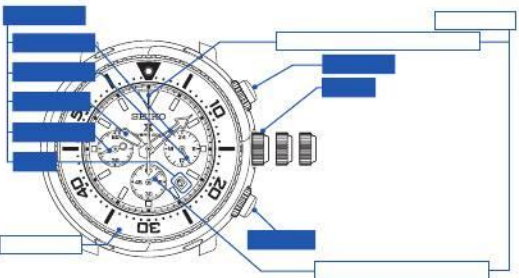

About this product

About this product

About this product

About this product

About this product

About this product

About this product

How to set the time and date