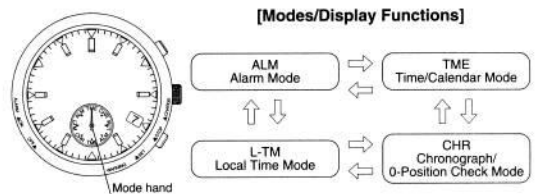

Illuminance (lx)	Environment	Charging time:		
		Charging time for 1 day of operation	Charging time from the stopped state to 1-second interval movement	Full recharging time
500	Inside an ordinary office	2.5 hours	48 hours	337.5 hours
1,000	60-70 cm (24-28in.) under fluorescent light (30W)	40 minutes	20 hours	134.5 hours
3,000	20 cm (8in.) under fluorescent light (30W)	10.5 minutes	7 hours	42.5 hours
10,000	Outdoors, cloudy weather	5 minutes	2.5 hours	12 hours
100,000	Outdoors, summer, under direct sunlight	1.5 minutes	1 hour	4 hours

ManualsLib.com