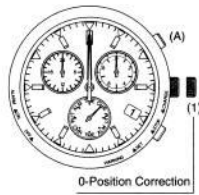

Name	Crown position	Time/Calendar	Chronograph	Local Time	Alarm
⑧ Crown	Normal position	Mode switching	Mode switching	Mode switching	Mode switching
	Position 1	Calendar correction	0-position check/correction (function hand, date wheel)	Local time display	Alarm ON/OFF setting
	Position 2	Time correction	0-position check/correction (second hand, 24 hour hand, hour hand, minute hand)	Local time correction	Alarm time correction (including ON/OFF switching)
Button (A)	Normal position	Not used	Start/stop, reset (pressing continuously for at least 2 seconds)	Not used	Alarm tone monitor (pressing continuously for at least 2 seconds)
	Position 1	Year correction	Function hand and date wheel 0-position correction	Not used	ON/OFF switching
	Position 2	Not used	Second hand 0-position correction	Not used	ON/OFF switching
Button (B)	Normal position	Not used	Recalls 1/20 seconds when stopped	Not used	Not used
	Position 1	Month correction	Not used	Not used	Not used
	Position 2	Not used	Not used	Not used	Not used

ManualsLib.com

ManualsLib.com

*** Interpretation of Month/
Position of Second Hand***

January: 1:00 position
 February: 2:00 position
 March: 3:00 position
 ⋮
 December: 12:00 position

ManualsLib.com

Quick Reference Table for No. of Years Since Most Recent Leap Year: