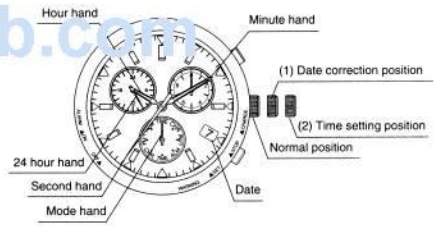

Name	Crown position	Time/Calendar	Chronograph	Local Time	Alarm
⑧ Crown	Normal position	Mode switching	Mode switching	Mode switching	Mode switching
	Position 1	Calendar correction	0-position check/correction (function hand, date wheel)	Local time display	Alarm ON/OFF setting
	Position 2	Time correction	0-position check/correction (second hand, 24 hour hand, hour hand, minute hand)	Local time correction	Alarm time correction (including ON/OFF switching)
Button (A)	Normal position	Not used	Start/stop, reset (pressing continuously for at least 2 seconds)	Not used	Alarm tone monitor (pressing continuously for at least 2 seconds)
	Position 1	Year correction	Function hand and date wheel 0-position correction	Not used	ON/OFF switching
	Position 2	Not used	Second hand 0-position correction	Not used	ON/OFF switching
Button (B)	Normal position	Not used	Recalls 1/20 seconds when stopped	Not used	Not used
	Position 1	Month correction	Not used	Not used	Not used
	Position 2	Not used	Not used	Not used	Not used

ManualsLib.com

ManualsLib.com

*** Interpretation of Month/
Position of Second Hand***

January: 1:00 position
 February: 2:00 position
 March: 3:00 position
 ⋮
 December: 12:00 position

ManualsLib.com

Quick Reference Table for No. of Years Since Most Recent Leap Year: