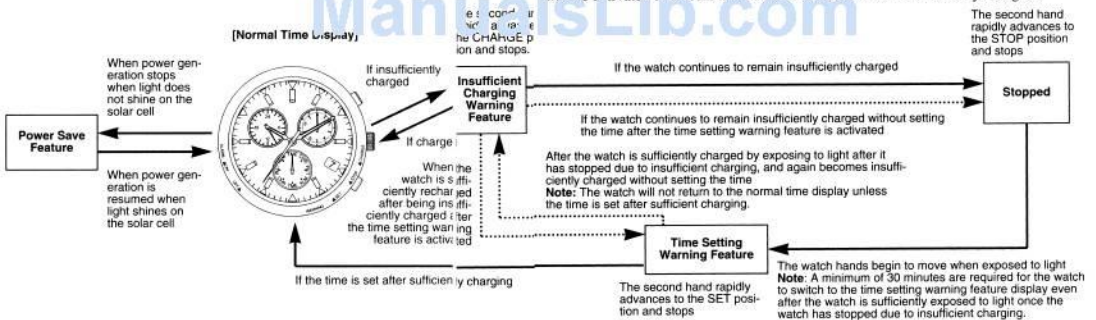

Name	Crown position	Time/Calendar	Chronograph	Local Time	Alarm
⑧ Crown	Normal position	Mode switching	Mode switching	Mode switching	Mode switching
	Position 1	Calendar correction	0-position check/correction (function hand, date wheel)	Local time display	Alarm ON/OFF setting
	Position 2	Time correction	0-position check/correction (second hand, 24 hour hand, hour hand, minute hand)	Local time correction	Alarm time correction (including ON/OFF switching)
Button (A)	Normal position	Not used	Start/stop, reset (pressing continuously for at least 2 seconds)	Not used	Alarm tone monitor (pressing continuously for at least 2 seconds)
	Position 1	Year correction	Function hand and date wheel 0-position correction	Not used	ON/OFF switching
	Position 2	Not used	Second hand 0-position correction	Not used	ON/OFF switching
Button (B)	Normal position	Not used	Recalls 1/20 seconds when stopped	Not used	Not used
	Position 1	Month correction	Not used	Not used	Not used
	Position 2	Not used	Not used	Not used	Not used

When the watch becomes insufficiently charged, the following warning features will be activated to inform the wearer that the watch is insufficiently charged.