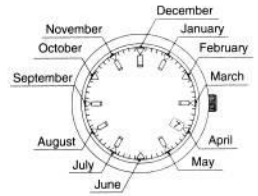

ManualsLib.com

Name/Mode	Time/Calendar	Chronograph	Local Time	Alarm
① Mode hand	TME	CHR	L-TM	ALM
② Function hand	Stops at 0-position	Chronograph minutes, 1/20th seconds	Stops at 0-position	Stops at 0-position
③ Date	Displays date	Date display (TME or L-TM)	Displays date of local time	Date display (TME or L-TM)
④ Hour hand	Displays hours	Displays hours (TME, L-TM or ALM)	Displays hours of local time	Displays alarm hours
⑤ Minute hand	Displays minutes	Displays minutes (TME, L-TM or ALM)	Displays minutes of local time	Displays alarm minutes
⑥ Second hand	Displays seconds	Chronograph seconds	Displays seconds	Displays ON/OFF
⑦ 24 hour hand	24-hour time display in coordination with hour hand	24-hour time display in coordination with hour hand	24-Hour local time display in coordination with hour hand	24-hour alarm time display in coordination with hour hand

ManualsLib.com

ManualsLib.com

*** Interpretation of Month/
Position of Second Hand***

January: 1:00 position
 February: 2:00 position
 March: 3:00 position
 ⋮
 December: 12:00 position

ManualsLib.com

Quick Reference Table for No. of Years Since Most Recent Leap Year:

Year	Years elapsed	Year	Elapsed years
2000	Leap year	2004	Leap year
2001	1st year	2005	1st year
2002	2nd year	2006	2nd year
2003	3rd year	2007	3rd year

ManualsLife.com

ManualsLib.com

CAUTION: Water-resistance performance