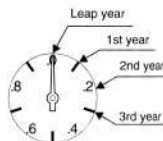

ManualsLib.com

Name/Mode	Time/Calendar	Chronograph	Local Time	Alarm
① Mode hand	TME	CHR	L-TM	ALM
② Function hand	Stops at 0-position	Chronograph minutes, 1/20th seconds	Stops at 0-position	Stops at 0-position
③ Date	Displays date	Date display (TME or L-TM)	Displays date of local time	Date display (TME or L-TM)
④ Hour hand	Displays hours	Displays hours (TME, L-TM or ALM)	Displays hours of local time	Displays alarm hours
⑤ Minute hand	Displays minutes	Displays minutes (TME, L-TM or ALM)	Displays minutes of local time	Displays alarm minutes
⑥ Second hand	Displays seconds	Chronograph seconds	Displays seconds	Displays ON/OFF
⑦ 24 hour hand	24-hour time display in coordination with hour hand	24-hour time display in coordination with hour hand	24-Hour local time display in coordination with hour hand	24-hour alarm time display in coordination with hour hand

ManualsLib.com

ManualsLib.com

*** Interpretation of Month/
Position of Second Hand***

January: 1:00 position
 February: 2:00 position
 March: 3:00 position
 ⋮
 December: 12:00 position

ManualsLib.com

Quick Reference Table for No. of Years Since Most Recent Leap Year:

Year	Years elapsed	Year	Elapsed years
2000	Leap year	2004	Leap year
2001	1st year	2005	1st year
2002	2nd year	2006	2nd year
2003	3rd year	2007	3rd year

ManualsLife.com

ManualsLib.com

CAUTION: Water-resistance performance