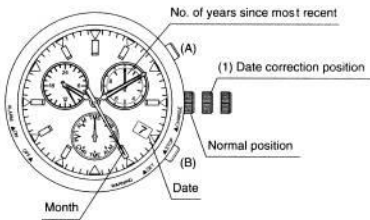

Name	Crown position	Time/Calendar	Chronograph	Local Time	Alarm
⑧ Crown	Normal position	Mode switching	Mode switching	Mode switching	Mode switching
	Position 1	Calendar correction	0-position check/correction (function hand, date wheel)	Local time display	Alarm ON/OFF setting
	Position 2	Time correction	0-position check/correction (second hand, 24 hour hand, hour hand, minute hand)	Local time correction	Alarm time correction (including ON/OFF switching)
Button (A)	Normal position	Not used	Start/stop, reset (pressing continuously for at least 2 seconds)	Not used	Alarm tone monitor (pressing continuously for at least 2 seconds)
	Position 1	Year correction	Function hand and date wheel 0-position correction	Not used	ON/OFF switching
	Position 2	Not used	Second hand 0-position correction	Not used	ON/OFF switching
Button (B)	Normal position	Not used	Recalls 1/20 seconds when stopped	Not used	Not used
	Position 1	Month correction	Not used	Not used	Not used
	Position 2	Not used	Not used	Not used	Not used

ManualsLib.com

ManualsLib.com

*** Interpretation of Month/
Position of Second Hand***

January: 1:00 position
 February: 2:00 position
 March: 3:00 position
 ⋮
 December: 12:00 position

ManualsLib.com

Quick Reference Table for No. of Years Since Most Recent Leap Year:

Year	Years elapsed	Year	Elapsed years
2000	Leap year	2004	Leap year
2001	1st year	2005	1st year
2002	2nd year	2006	2nd year
2003	3rd year	2007	3rd year

ManualsLife.com

ManualsLib.com

CAUTION: Water-resistance performance