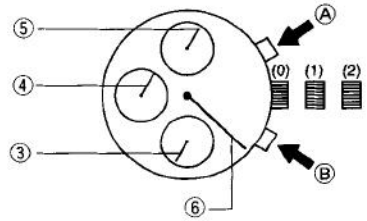

<Case back>

	0510	0540	0560
1	Hour hand	Hour hand	Hour hand
2	Minute hand	Minute hand	Minute hand
3	Small second hand	Small second hand	C-G 1/20 second hand
4	C-G hour hand	24-hour hand	C-G hour hand
5	C-G minute hand	C-G minute hand	C-G minute hand
6	C-G second hand	C-G second hand	C-G second hand
A	Start / Stop button	Start / Stop button	Start / Stop button
B	Reset button	Reset button	Reset button
C	Crown	Crown	Crown

<Standard measurement>

<Accumulated elapsed time measurement>

Can accumulate repeatedly by pressing (A)

<C-G 1/20 second hand (3) on 0560 >

0510

0540

0560

Water resistance / Imperméabilité / Wasserdichtigkeit

Specifications

Item	Caliber No.	0510	0540	0560
1.Type		Analog quartz watch		
2.Accuracy		± 20 seconds/month at temperature(5°C to 35°C/41°F to 95°F)		
3.Quartz oscillator frequency		32,768Hz		
4.I C used		C/MOS-LSI 1pce		
5.Effective temperature range		-10°C to +60°C(14°F to 140°F)		
6.Calendar		Date	Date	Date
7.Additional Functions				
•Chronograph		Hour, minute, second hands	minute, second hands	Hour, minute, second, 1/20(0.05)second hands
•Others		Power saving switch		
8.Power cell life time		Approximately 2 years		
9.Power cell				
	Power cell No	280-44(SR927W) 1pce		