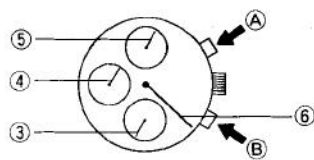

<Standard measurement>

<Accumulated elapsed time measurement>

Can accumulate repeatedly by pressing (A)

<C-G 1/20 second hand (3) on 0560 >

0510

0540

0560