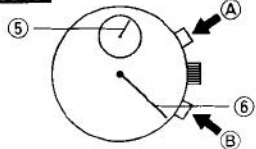

<Standard measurement>

<Accumulated elapsed time measurement>

Can accumulate repeatedly by pressing (A)

<C-G 1/20 second hand (3) on 0560 >

0510

0540

0560