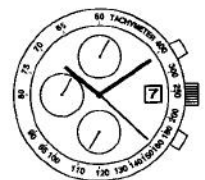

<Case back>

	0510	0540	0560
1	Hour hand	Hour hand	Hour hand
2	Minute hand	Minute hand	Minute hand
3	Small second hand	Small second hand	C-G 1/20 second hand
4	C-G hour hand	24-hour hand	C-G hour hand
5	C-G minute hand	C-G minute hand	C-G minute hand
6	C-G second hand	C-G second hand	C-G second hand
A	Start / Stop button	Start / Stop button	Start / Stop button
B	Reset button	Reset button	Reset button
C	Crown	Crown	Crown

<Standard measurement>

<Accumulated elapsed time measurement>

Can accumulate repeatedly by pressing (A)

<C-G 1/20 second hand (3) on 0560 >

0510

0540

0560

Water resistance / Imperméabilité / Wasserdichtigkeit

Specifications

Item	Caliber No.	0510	0540	0560
1.Type		Analog quartz watch		
2.Accuracy		± 20 seconds/month at temperature(5°C to 35°C/41°F to 95°F)		
3.Quartz oscillator frequency		32,768Hz		
4.I C used		C/MOS-LSI 1pce		
5.Effective temperature range		-10°C to +60°C(14°F to 140°F)		
6.Calendar		Date	Date	Date
7.Additional Functions				
•Chronograph		Hour, minute, second hands	minute, second hands	Hour, minute, second, 1/20(0.05)second hands
•Others		Power saving switch		
8.Power cell life time		Approximately 2 years		
9.Power cell				
	Power cell No	280-44(SR927W) 1pce		