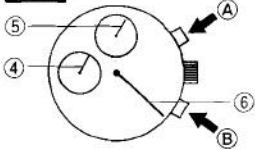

Can accumulate repeatedly by pressing (A)

<C-G 1/20 second hand (3) on 0560 >

0510