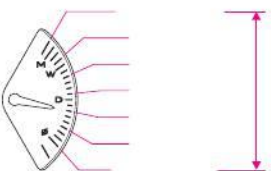

Before Use

Before Use

Before Use

Before Use

How to Set the Time, Date and Day / Month piece