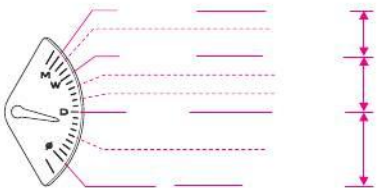

Before Use

Before Use

Before Use

Before Use

How to Set the Time, Date and Day / Month piece