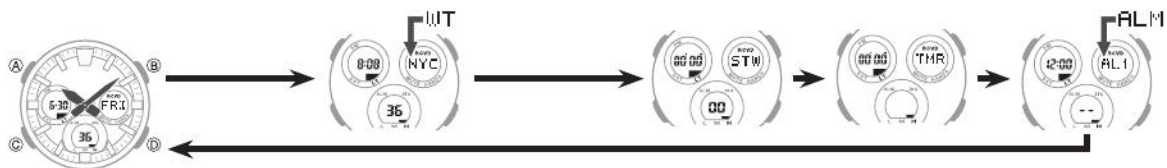

---

---

TYO: TOKYO		
AUTO		
12H		
36		
6-30 DST		
MUTE		
LT1		

---

■ \_\_\_\_\_

---

\_\_\_\_\_ ■

---