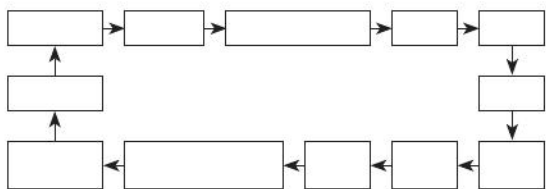

---

---

TYO: TOKYO		
AUTO		
12H		
36		
6-30 DST		
MUTE		
LT1		

---

■ \_\_\_\_\_

---

\_\_\_\_\_ ■

---