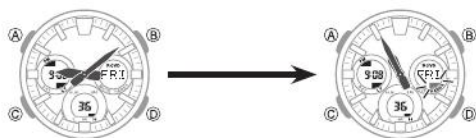

---

---

TYO: TOKYO		
AUTO		
12H		
36		
6-30 DST		
MUTE		
LT1		

---

■ \_\_\_\_\_

---

\_\_\_\_\_ ■

---