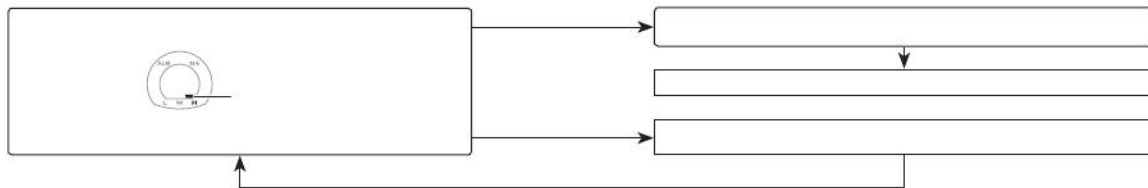

---

---

TYO: TOKYO		
AUTO		
12H		
36		
6-30 DST		
MUTE		
LT1		

---

■ \_\_\_\_\_

---

\_\_\_\_\_ ■

---