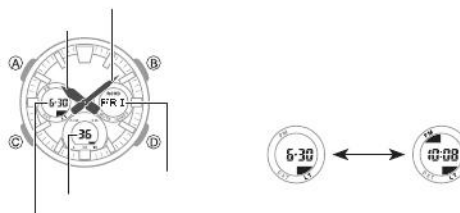

---

---

TYO: TOKYO		
AUTO		
12H		
36		
6-30 DST		
MUTE		
LT1		

---

■ \_\_\_\_\_

---

\_\_\_\_\_ ■

---