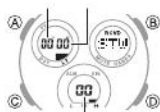

---

---

TYO: TOKYO		
AUTO		
12H		
36		
6-30 DST		
MUTE		
LT1		

---

■ \_\_\_\_\_

---

\_\_\_\_\_ ■

---