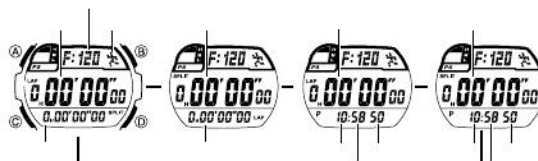

TYO		
ON	OFF	ON
12H	24H	12H
50	00	
10:58		

20 12 6-30		
MUTE KEY	KEY	MUTE
LT1	LT1	
PS ON	OFF	ON

	00 00	
	/1	

LT1 LT3

LT1
LT3

	LOW	