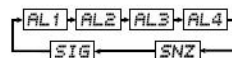

TYO		
ON	OFF	ON
12H	24H	12H
50	00	
10:58		

20 12 6-30		
MUTE KEY	KEY	MUTE
LT1	LT1	
PS ON	OFF	ON

	00 00	
	/1	

LT1 LT3

LT1
LT3

	LOW	