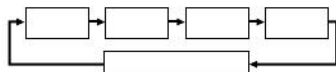

TYO		
ON	OFF	ON
12H	24H	12H
50	00	
10:58		

20 12 6-30		
MUTE KEY	KEY	MUTE
LT1	LT1	
PS ON	OFF	ON

	00 00	
	/1	

LT1 LT3

LT1
LT3

	LOW	