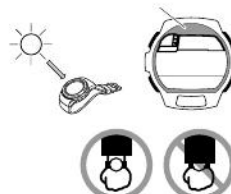

TYO		
ON	OFF	ON
12H	24H	12H
50	00	
10:58		

20 12 6-30		
MUTE KEY	KEY	MUTE
LT1	LT1	
PS ON	OFF	ON

	00 00	
	/1	

LT1 LT3

LT1
LT3

	LOW	