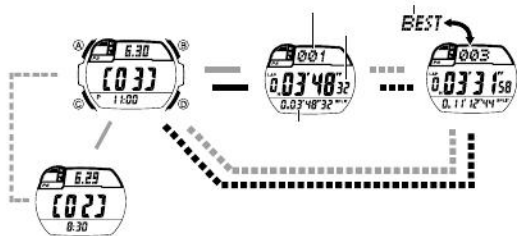

TYO		
ON	OFF	ON
12H	24H	12H
50	00	
10:58		

20 12 6-30		
MUTE KEY	KEY	MUTE
LT1	LT1	
PS ON	OFF	ON

	00 00	
	/1	

LT1 LT3

LT1
LT3

	LOW	