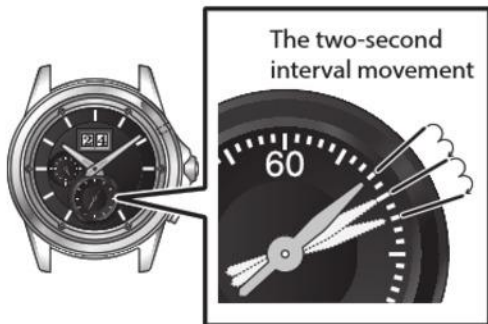

■ When the battery becomes short of power—Insufficient charge warning function

When the battery becomes short of power, the second hand moves once every two seconds—insufficient charge warning function. Charge the battery by exposing the dial to light.

- After the battery is charged for a while, the second hand will move normally.
- If you have not charged the battery for three days or more since the warning movement began, the battery will run out and the watch will stop.

NOTICE:

You cannot check or adjust the settings while the warning movement continues, though you can see the time.