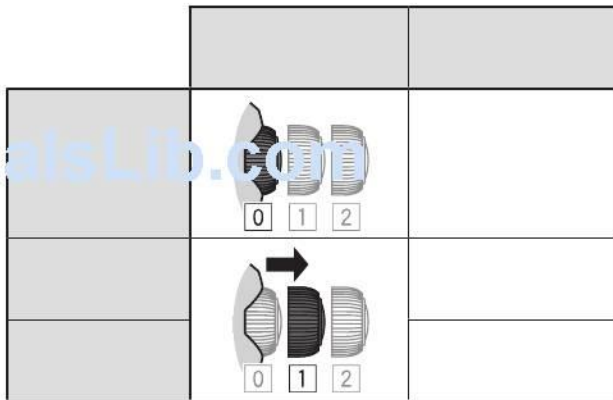

### NOTICE:

You cannot check or adjust the settings while the warning movement continues, though you can see the time.

ManualsLib.com

ManualsLib.com

ManualsLib.com

ManualsLib.com

	05
	ManualsLib.com
	LY 1

1