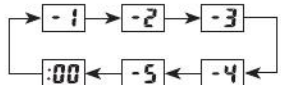

36		00	
OFF	DST	OFF	ON
TYO			
10:08			
12H	12H	24H	
20:17			
6:30			
LT	1	1	3

ON

OFF

12:00		
1-00 00		00 1-00