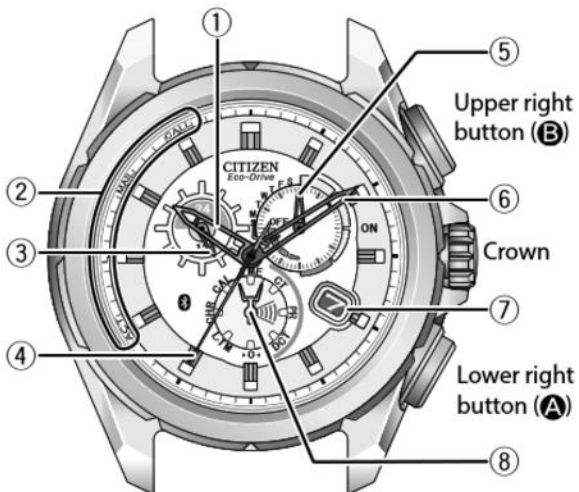

## Component identification

The illustrations in this instruction manual may differ from the actual appearance of your watch.

- ① Hour hand
- ② Notification indication for connecting to iPhone (see pages 32)
- ③ 24-hour hand on the upper left sub dial
- ④ Second hand/Chronograph second hand
- ⑤ Function hand and function indications on the upper right sub dial
  - Connection status (see page 32)/ Power reserve level (see pages 16 and 17)
  - Chronograph minute hand
  - Day of the week
- ⑥ Minute hand
- ⑦ Date indication
- ⑧ Mode hand on the lower sub dial (see pages 18 to 23)