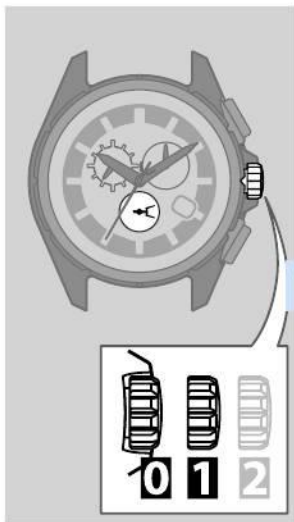

ManualsLib.com