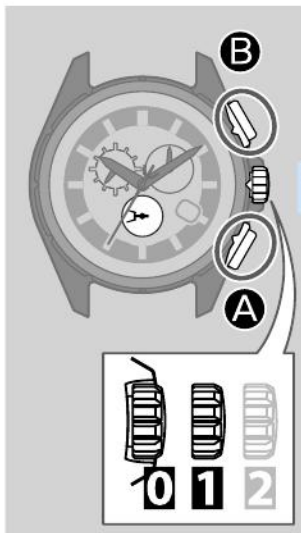

ManualsLib.com