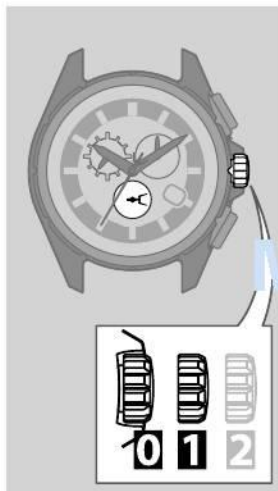

ManualsLib.com

1

0