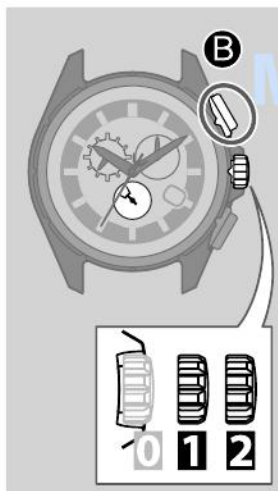

ManualsLib.com

2