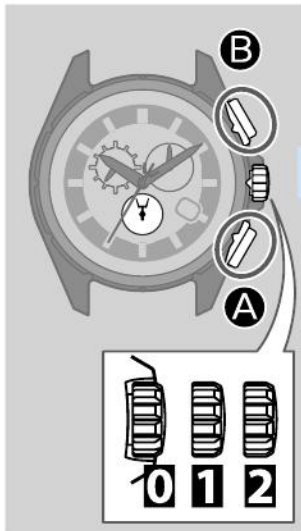

ManualsLib.com

2

A

B