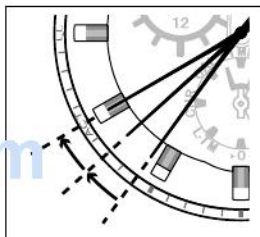

ManualsLib.com