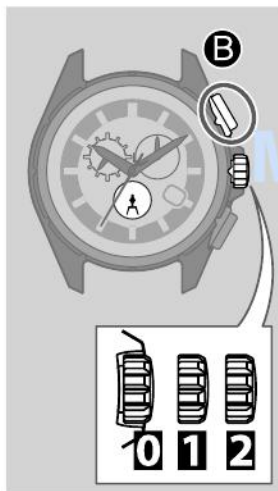

ManualsLib.com

2

B

B