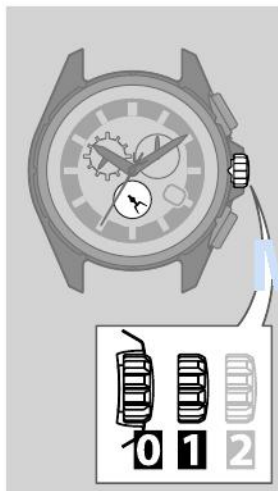

ManualsLib.com