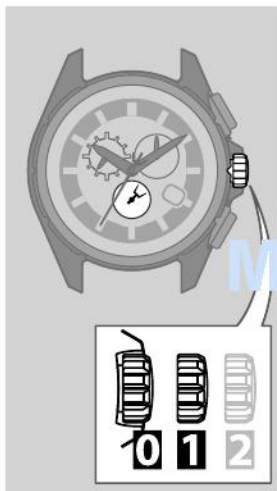

ManualsLib.com