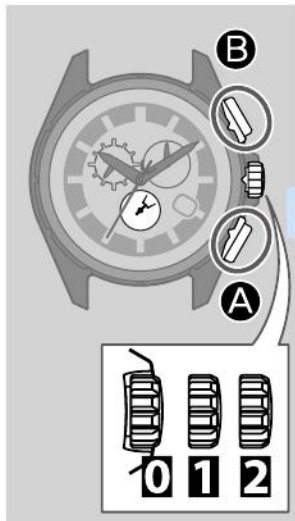

2

A

B

ManualsLib.com

0