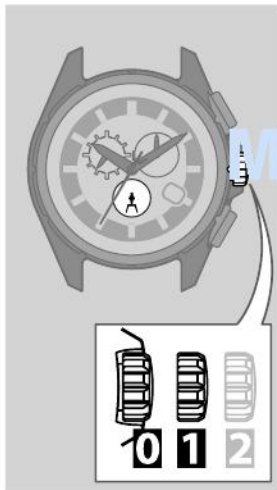

ManualsLib.com