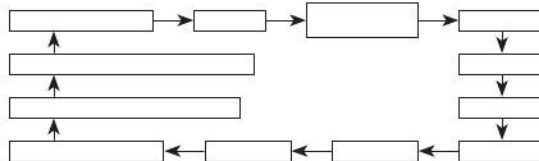

→ → ...

TVD			
DST OFF	OFF	ON	
12H	24H	12H	
50	00		
10:58			
20 17			
6:30			
M--DD			

BEEP			
LT 1	3	1	

OFF ON

OFF ON